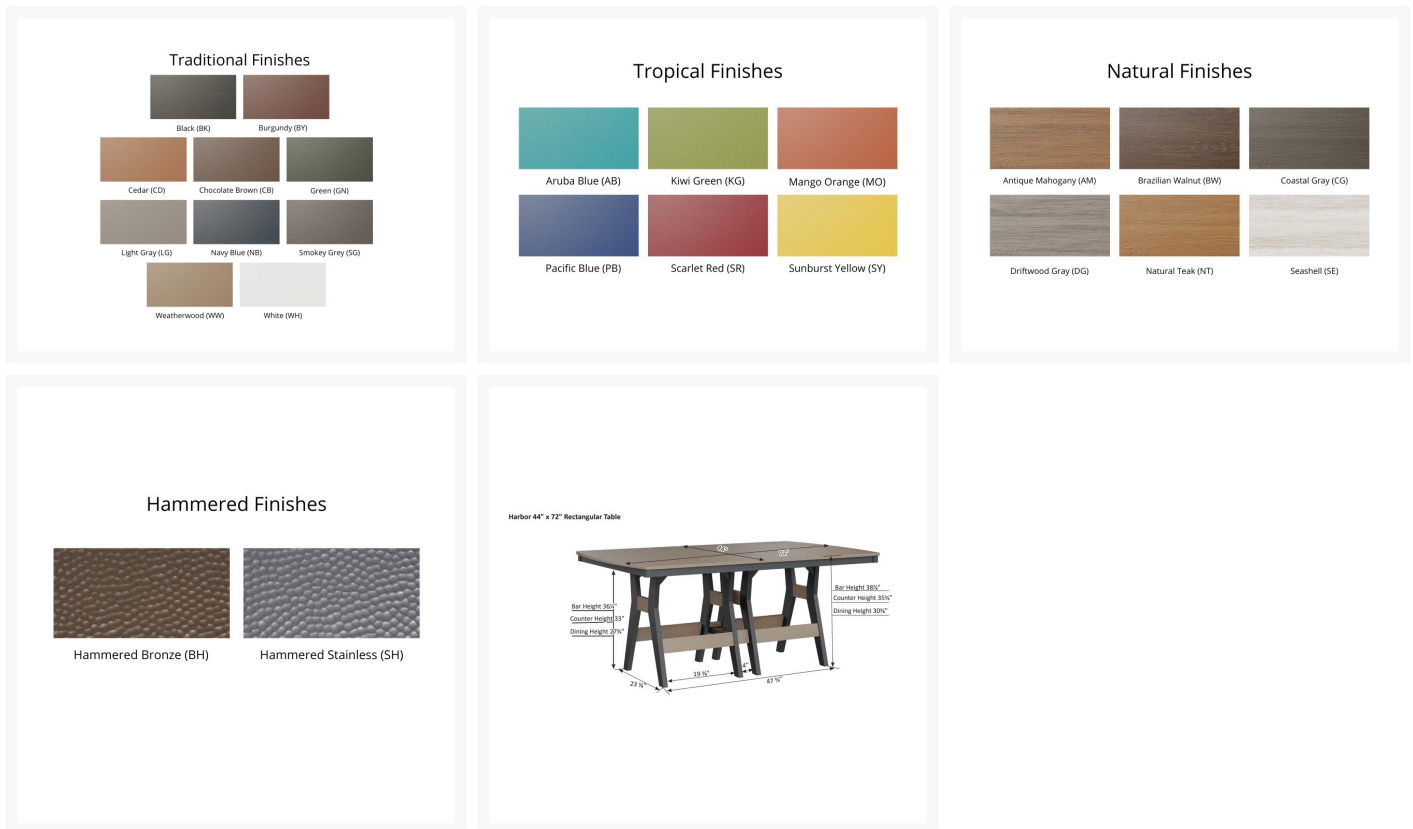

Short Description

Harbor 44" X 72" Rectangular Counter Table - Hammered Top Finish HHFT4472C

Description

If you're looking for a low-maintenance, long-lasting patio counter set, the Harbor 44" X 72" Rectangular Counter Table - Hammered Top Finish (HHFT4472C) by Berlin Gardens is for you! Harbor's clean, transitional look, eye-catching hammered top and versatile frame design give it a unique visual appeal, while sturdy, all-weather construction ensures lasting performance across the seasons. Whether you're looking for a refreshing pop of color, relaxing earth tones or minimalist basics for your next patio upgrade, this outdoor table collection is sure to impress at your next gathering. Constructed with PolyTuf™ and Seaboard® Lumber, two of the highest grades of poly lumber on the market, this piece is guaranteed to last. This table can accommodate up to 6 people. Note: Table base only available in solid color finishes (no two-tone, on-white finishes).

Includes

- One (1) Harbor 44" X 72" Rectangular Counter Table HHFT4472C

Dimensions

- 44" W x 72" L x 35.63" H (134 lbs.)
- Under Table Clearance: 33"

Features

- Hammered finish tops made with Seaboard® marine-grade poly lumber (MGP)
- Poly Lumber is dense, durable and virtually maintenance free
- Built to withstand a range of climates, including hot sun, snowy winters, and strong coastal winds
- High Density Polyethylene (HDPE) lumber manufactured using 95% recycled plastic
- UV protectant and color infused into the lumber; no painting or waterproofing needed
- BPA free and Amish made in the USA
- Center table hole fits umbrellas up to 1.5" diameter; a matching composite cap covers the hole when an umbrella is not used
- Recommended umbrella size: 8' x 10' or 11' with a 100 lb. umbrella base
- Chrome-plated stainless steel fasteners and aluminum support pieces are corrosion resistant
- Frame is easy to clean; simply spray off with a hose
- Some assembly required