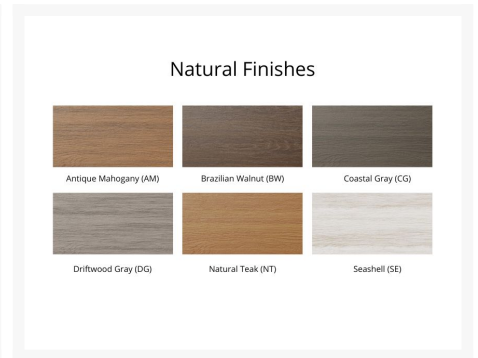

Product Images

GO GREEN WITH BERLIN GARDENS

Your Berlin Garden® Poly Lumber is the perfect choice for a garden bed to grow with friends and family, and protect the environment. The Eco-Lumber poly lumber is manufactured using 95% recycled content.

Short Description

Harbor 44" X 72" Rectangular Dining Table - Hammered Top Finish HHFT4472D

Description

If you're looking for a low-maintenance, long-lasting patio dining set, the Harbor 44" X 72" Rectangular Dining Table - Hammered Top Finish (HHFT4472D) by Berlin Gardens is for you! Harbor's clean, transitional look, eye-catching hammered top and versatile frame design give it a unique visual appeal, while sturdy, all-weather construction ensures lasting performance across the seasons. Whether you're looking for a refreshing pop of color, relaxing earth tones or minimalist basics for your next patio upgrade, this outdoor table collection is sure to impress at your next gathering. Constructed with PolyTuf™ and Seaboard® Lumber, two of the highest grades of poly lumber on the market, this piece is guaranteed to last. This table can accommodate up to 6 people. Note: Table base only available in solid color finishes (no two-tone, on-white finishes).