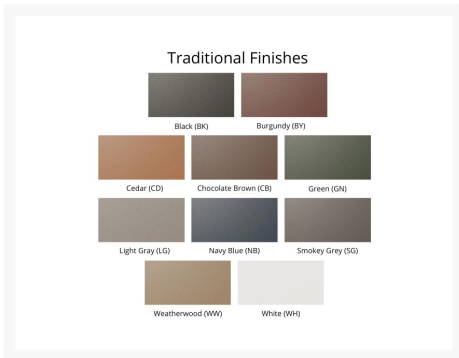

Product Images

GO GREEN WITH BERLIN GARDENS

Your Berlin Garden® Poly Lumber is the perfect choice for a garden bed to grow with friends and family, and protect the environment. The Eco-Lumber poly lumber is manufactured using 95% recycled content.

Short Description

Harbor 44" X 72" Rectangular Dining Table - Hammered Top Finish HHFT4472D

Description

If you're looking for a low-maintenance, long-lasting patio dining set, the Harbor 44" X 72" Rectangular Dining Table - Hammered Top Finish (HHFT4472D) by Berlin Gardens is for you! Harbor's clean, transitional look, eye-catching hammered top and versatile frame design give it a unique visual appeal, while sturdy, all-weather construction ensures lasting performance across the seasons. Whether you're looking for a refreshing pop of color, relaxing earth tones or minimalist basics for your next patio upgrade, this outdoor table collection is sure to impress at your next gathering. Constructed with PolyTuf™ and Seaboard® Lumber, two of the highest grades of poly lumber on the market, this piece is guaranteed to last. This table can accommodate up to 6 people. Note: Table base only available in solid color finishes (no two-tone, on-white finishes).