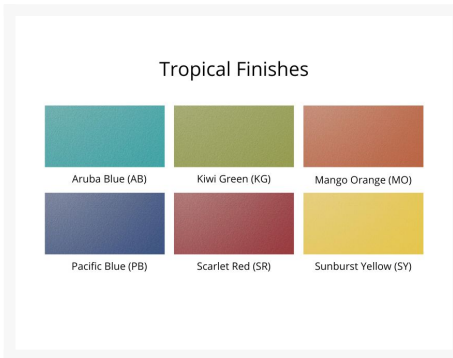

Short Description

Harbor 44" X 72" Rectangular Dining Table - Hammered Top Finish HHFT4472D

Description

If you're looking for a low-maintenance, long-lasting patio dining set, the Harbor 44" X 72" Rectangular Dining Table - Hammered Top Finish (HHFT4472D) by Berlin Gardens is for you! Harbor's clean, transitional look, eye-catching hammered top and versatile frame design give it a unique visual appeal, while sturdy, all-weather construction ensures lasting performance across the seasons. Whether you're looking for a refreshing pop of color, relaxing earth tones or minimalist basics for your next patio upgrade, this outdoor table collection is sure to impress at your next gathering. Constructed with PolyTuf™ and Seaboard® Lumber, two of the highest grades of poly lumber on the market, this piece is guaranteed to last. This table can accommodate up to 6 people. Note: Table base only available in solid color finishes (no two-tone, on-white finishes).