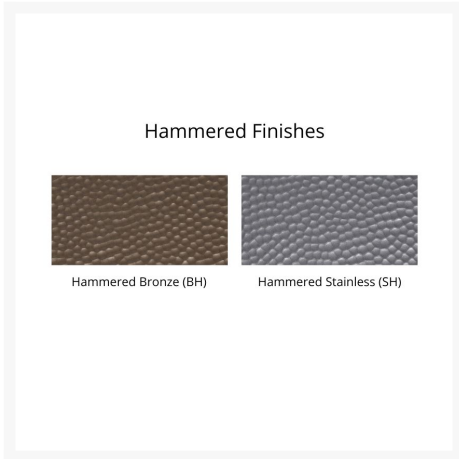

Short Description

Harbor 44" X 72" Rectangular Dining Table - Hammered Top Finish HHFT4472D

Description

If you're looking for a low-maintenance, long-lasting patio dining set, the Harbor 44" X 72" Rectangular Dining Table - Hammered Top Finish (HHFT4472D) by Berlin Gardens is for you! Harbor's clean, transitional look, eye-catching hammered top and versatile frame design give it a unique visual appeal, while sturdy, all-weather construction ensures lasting performance across the seasons. Whether you're looking for a refreshing pop of color, relaxing earth tones or minimalist basics for your next patio upgrade, this outdoor table collection is sure to impress at your next gathering. Constructed with PolyTuf™ and Seaboard® Lumber, two of the highest grades of poly lumber on the market, this piece is guaranteed to last. This table can accommodate up to 6 people. Note: Table base only available in solid color finishes (no two-tone, on-white finishes).

Includes

- One (1) Harbor 44" X 72" Rectangular Dining Table HHFT4472D

Dimensions

- 44" W x 72" L x 30.375" H (120 lbs.)
- Under Table Clearance: 27.75"

Features

- Hammered finish tops made with Seaboard® marine-grade poly lumber (MGP)
- Poly Lumber is dense, durable and virtually maintenance free
- Built to withstand a range of climates, including hot sun, snowy winters, and strong coastal winds
- High Density Polyethylene (HDPE) lumber manufactured using 95% recycled plastic
- UV protectant and color infused into the lumber; no painting or waterproofing needed
- BPA free and Amish made in the USA
- Center table hole fits umbrellas up to 1.5" diameter; a matching composite cap covers the hole when an umbrella is not used
- Recommended umbrella size: 8' x 10' or 11' with a 100 lb. umbrella base
- Chrome-plated stainless steel fasteners and aluminum support pieces are corrosion resistant
- Frame is easy to clean; simply spray off with a hose
- Some assembly required