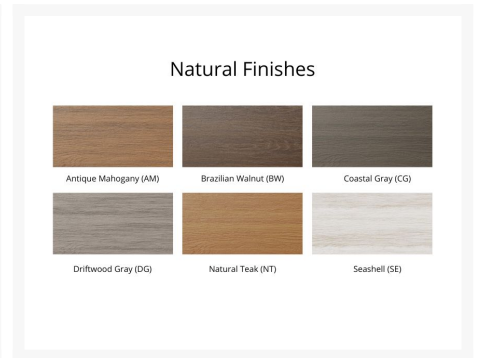

Product Images

GO GREEN WITH BERLIN GARDENS

Your Berlin Garden® Polyethylene® furniture is the perfect choice for your garden to relax with friends and family, and protect the environment. That's because our poly lumber is manufactured using 95% recycled content.

Short Description

Harbor 44" X 64" Oblong Counter Table - Hammered Top Finish HHFT4464C

Description

If you're looking for a low-maintenance, long-lasting patio counter set, the Harbor 44" X 64" Oblong Counter Table - Hammered Top Finish (HHFT4464C) by Berlin Gardens is for you! Harbor's clean, transitional look, eye-catching hammered top and versatile frame design give it a unique visual appeal, while sturdy, all-weather construction ensures lasting performance across the seasons. Whether you're looking for a refreshing pop of color, relaxing earth tones or minimalist basics for your next patio upgrade, this outdoor table collection is sure to impress at your next gathering. Constructed with PolyTuf™ and Seaboard® Lumber, two of the highest grades of poly lumber on the market, this piece is guaranteed to last. This table can accommodate up to 6 people. Note: Table base only available in solid color finishes (no two-tone, on-white finishes).