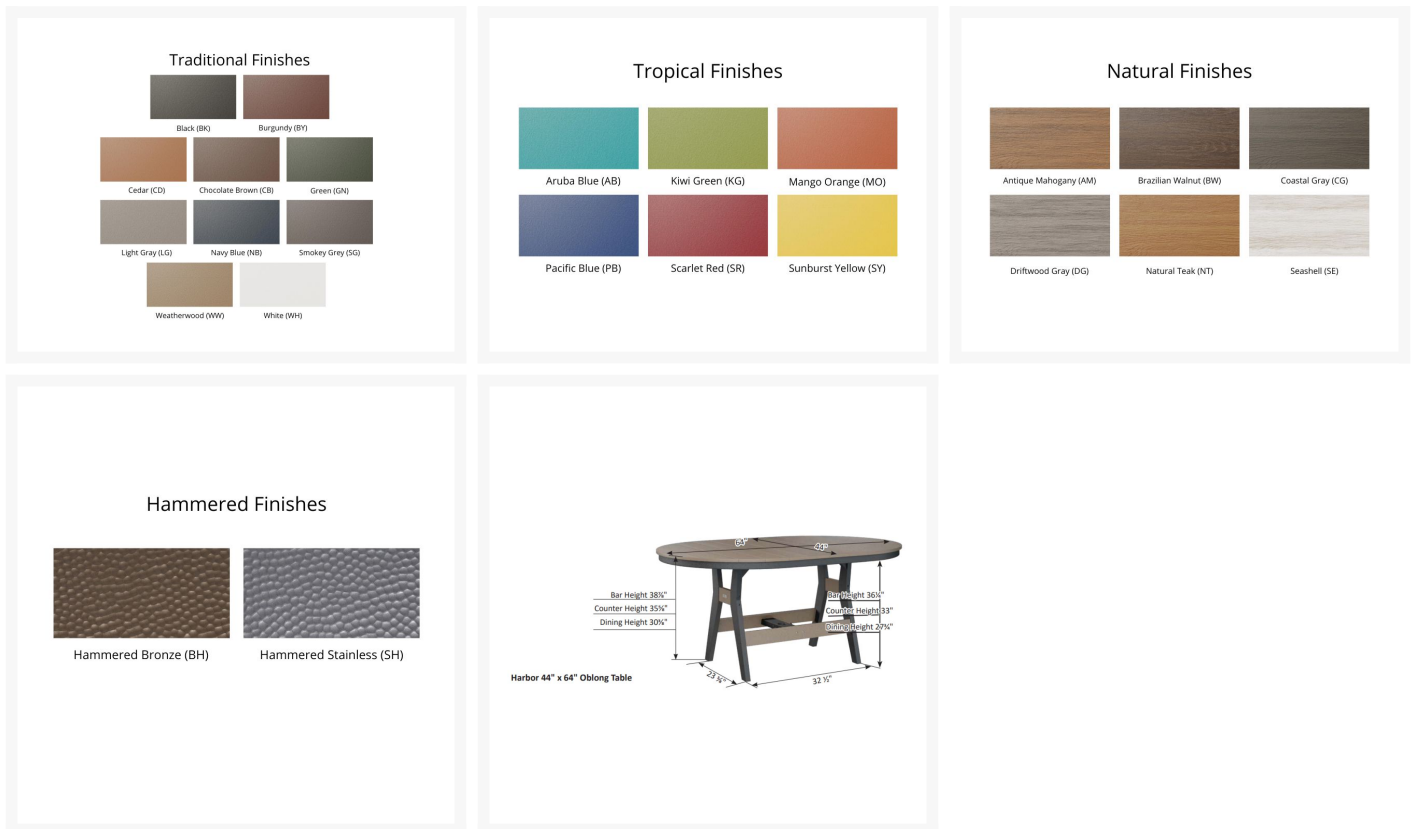

Short Description

Harbor 44" X 64" Oblong Dining Table - Hammered Top Finish HHFT4464D

Description

If you're looking for a low-maintenance, long-lasting patio dining set, the Harbor 44" X 64" Oblong Dining Table - Hammered Top Finish (HHFT4464D) by Berlin Gardens is for you! Harbor's clean, transitional look, eye-catching hammered top and versatile frame design give it a unique visual appeal, while sturdy, all-weather construction ensures lasting performance across the seasons. Whether you're looking for a refreshing pop of color, relaxing earth tones or minimalist basics for your next patio upgrade, this outdoor table collection is sure to impress at your next gathering. Constructed with PolyTuf™ and Seaboard® Lumber, two of the highest grades of poly lumber on the market, this piece is guaranteed to last. This table can accommodate up to 6 people. Note: Table base only available in solid color finishes (no two-tone, on-white finishes).

Includes

- One (1) Harbor 44" X 64" Oblong Dining Table HHFT4464D

Dimensions

- 44" W x 64" L x 30.375" H (93 lbs.)
- Under Table Clearance: 27.75"

Features

- Hammered finish tops made with Seaboard® marine-grade poly lumber (MGP)
- Poly Lumber is dense, durable and virtually maintenance free
- Built to withstand a range of climates, including hot sun, snowy winters, and strong coastal winds
- High Density Polyethylene (HDPE) lumber manufactured using 95% recycled plastic
- UV protectant and color infused into the lumber; no painting or waterproofing needed
- BPA free and Amish made in the USA
- Center table hole fits umbrellas up to 1.5" diameter; a matching composite cap covers the hole when an umbrella is not used
- Recommended umbrella size: 9' with a 100 lb. umbrella base
- Chrome-plated stainless steel fasteners and aluminum support pieces are corrosion resistant
- Frame is easy to clean; simply spray off with a hose
- Some assembly required