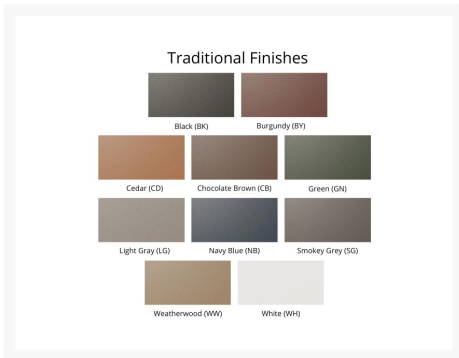

Short Description

Harbor 38" Round Counter Table - Hammered Top Finish HHFT0038C

Description

If you're looking for a low-maintenance, long-lasting patio counter set, the Harbor 38" Round Counter Table - Hammered Top Finish (HHFT0038C) by Berlin Gardens is for you! Harbor's clean, transitional look, eye-catching hammered top and versatile frame design give it a unique visual appeal, while sturdy, all-weather construction ensures lasting performance across the seasons. Whether you're looking for a refreshing pop of color, relaxing earth tones or minimalist basics for your next patio upgrade, this outdoor table collection is sure to impress at your next gathering. Constructed with PolyTuf™ and Seaboard® Lumber, two of the highest grades of poly lumber on the market, this piece is guaranteed to last. This table can accommodate up to 4 people. Note: Table base only available in solid color finishes (no two-tone, on-white finishes).

Includes

- One (1) Harbor 38" Round Counter Table HHFT0038C

Dimensions

- 38" W x 38" L x 35.63" H (57 lbs.)
- Under Table Clearance: 33"

Features