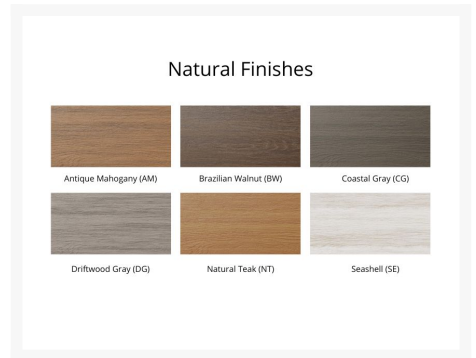

Product Images

**GO GREEN WITH BERLIN GARDENS**

Your Berlin Garden® Polyethylene® furniture is the perfect way to look a good look to keep with friends and family, and protect the environment. The furniture and poly lumber is manufactured using 95% recycled content.

## Short Description

Harbor 38" Round Counter Table - Hammered Top Finish HHFT0038C

## Description

If you're looking for a low-maintenance, long-lasting patio counter set, the Harbor 38" Round Counter Table - Hammered Top Finish (HHFT0038C) by Berlin Gardens is for you! Harbor's clean, transitional look, eye-catching hammered top and versatile frame design give it a unique visual appeal, while sturdy, all-weather construction ensures lasting performance across the seasons. Whether you're looking for a refreshing pop of color, relaxing earth tones or minimalist basics for your next patio upgrade, this outdoor table collection is sure to impress at your next gathering. Constructed with PolyTuf™ and Seaboard® Lumber, two of the highest grades of poly lumber on the market, this piece is guaranteed to last. This table can accommodate up to 4 people. Note: Table base only available in solid color finishes (no two-tone, on-white finishes).