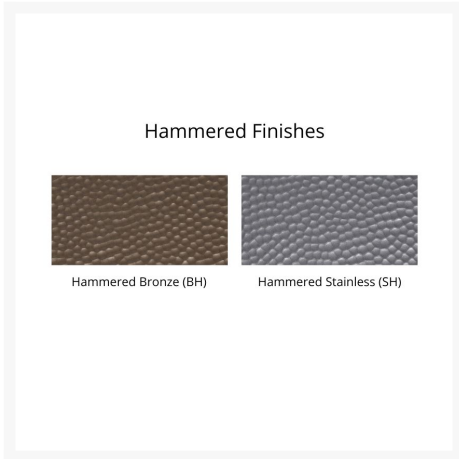

Short Description

Harbor 38" Round Counter Table - Hammered Top Finish HHFT0038C

Description

If you're looking for a low-maintenance, long-lasting patio counter set, the Harbor 38" Round Counter Table - Hammered Top Finish (HHFT0038C) by Berlin Gardens is for you! Harbor's clean, transitional look, eye-catching hammered top and versatile frame design give it a unique visual appeal, while sturdy, all-weather construction ensures lasting performance across the seasons. Whether you're looking for a refreshing pop of color, relaxing earth tones or minimalist basics for your next patio upgrade, this outdoor table collection is sure to impress at your next gathering. Constructed with PolyTuf™ and Seaboard® Lumber, two of the highest grades of poly lumber on the market, this piece is guaranteed to last. This table can accommodate up to 4 people. Note: Table base only available in solid color finishes (no two-tone, on-white finishes).

Includes

- One (1) Harbor 38" Round Counter Table HHFT0038C

Dimensions

- 38" W x 38" L x 35.63" H (57 lbs.)
- Under Table Clearance: 33"

Features