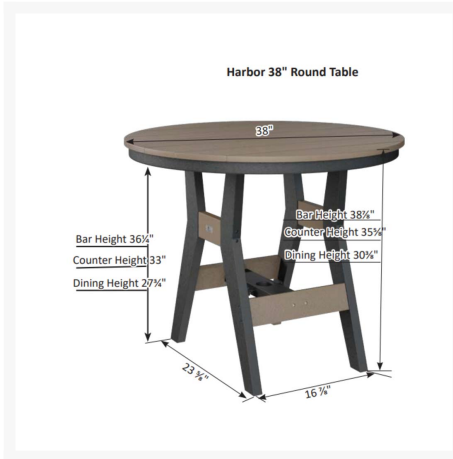

## Short Description

Harbor 38" Round Counter Table - Hammered Top Finish HHFT0038C

## Description

If you're looking for a low-maintenance, long-lasting patio counter set, the Harbor 38" Round Counter Table - Hammered Top Finish (HHFT0038C) by Berlin Gardens is for you! Harbor's clean, transitional look, eye-catching hammered top and versatile frame design give it a unique visual appeal, while sturdy, all-weather construction ensures lasting performance across the seasons. Whether you're looking for a refreshing pop of color, relaxing earth tones or minimalist basics for your next patio upgrade, this outdoor table collection is sure to impress at your next gathering. Constructed with PolyTuf™ and Seaboard® Lumber, two of the highest grades of poly lumber on the market, this piece is guaranteed to last. This table can accommodate up to 4 people. Note: Table base only available in solid color finishes (no two-tone, on-white finishes).

Includes

- One (1) Harbor 38" Round Counter Table HHFT0038C

Dimensions

- 38" W x 38" L x 35.63" H (57 lbs.)
- Under Table Clearance: 33"

Features

- Hammered finish tops made with Seaboard® marine-grade poly lumber (MGP)
- Poly Lumber is dense, durable and virtually maintenance free
- Built to withstand a range of climates, including hot sun, snowy winters, and strong coastal winds
- High Density Polyethylene (HDPE) lumber manufactured using 95% recycled plastic
- UV protectant and color infused into the lumber; no painting or waterproofing needed
- BPA free and Amish made in the USA
- Center table hole fits umbrellas up to 1.5" diameter; a matching composite cap covers the hole when an umbrella is not used
- Recommended umbrella size: 5' - 6' with a 50 lb. umbrella base
- Chrome-plated stainless steel fasteners and aluminum support pieces are corrosion resistant
- Frame is easy to clean; simply spray off with a hose
- Some assembly required