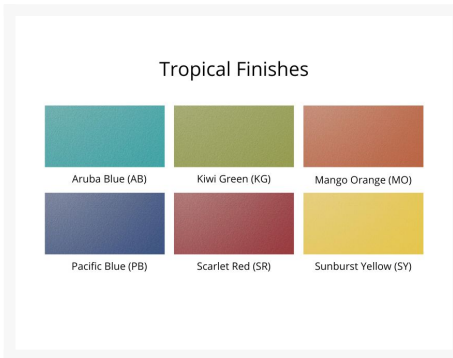

## Short Description

Harbor 38" Round Counter Table - Hammered Top Finish HHFT0038C