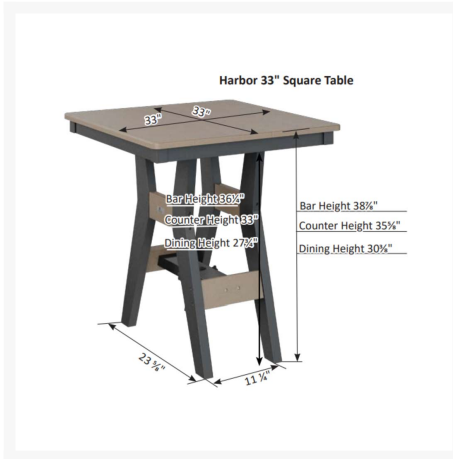

## Short Description

Harbor 33" Square Dining Table - Hammered Top Finish HHFT0033D

Includes

- One (1) Harbor 33" Square Dining Table HHFT0033D

Dimensions

- 33" W x 33" L x 30.375" H (48 lbs.)
- Under Table Clearance: 27.75"

Features

- Hammered finish tops made with Seaboard® marine-grade poly lumber (MGP)
- Poly Lumber is dense, durable and virtually maintenance free
- Built to withstand a range of climates, including hot sun, snowy winters, and strong coastal winds
- High Density Polyethylene (HDPE) lumber manufactured using 95% recycled plastic
- UV protectant and color infused into the lumber; no painting or waterproofing needed
- BPA free and Amish made in the USA
- Center table hole fits umbrellas up to 1.5" diameter; a matching composite cap covers the hole when an umbrella is not used
- Recommended umbrella size: 5' - 6' with a 50 lb. umbrella base
- Chrome-plated stainless steel fasteners and aluminum support pieces are corrosion resistant
- Frame is easy to clean; simply spray off with a hose
- Some assembly required