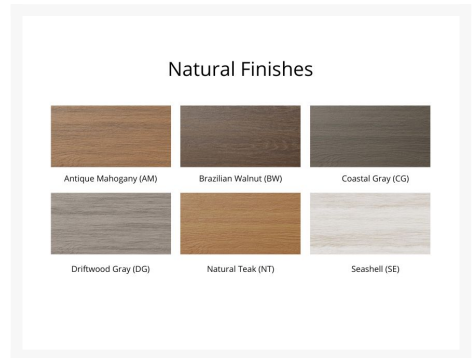

Product Images

**GO GREEN WITH BERLIN GARDENS**

Your Berlin Garden® Poly Lumber is the perfect choice for your garden to relax with friends and family, and protect the environment. That's because our poly lumber is manufactured using 95% recycled content.

## Short Description

Harbor 33" Square Dining Table - Hammered Top Finish HHFT0033D

## Description

If you're looking for a low-maintenance, long-lasting patio dining set, the Harbor 33" Square Dining Table - Hammered Top Finish (HHFT0033D) by Berlin Gardens is for you! Harbor's clean, transitional look, eye-catching hammered top and versatile frame design give it a unique visual appeal, while sturdy, all-weather construction ensures lasting performance across the seasons. Whether you're looking for a refreshing pop of color, relaxing earth tones or minimalist basics for your next patio upgrade, this outdoor table collection is sure to impress at your next gathering. Constructed with PolyTuf™ and Seaboard® Lumber, two of the highest grades of poly lumber on the market, this piece is guaranteed to last. This table can accommodate up to 4 people. Note: Table base only available in solid color finishes (no two-tone, on-white finishes).