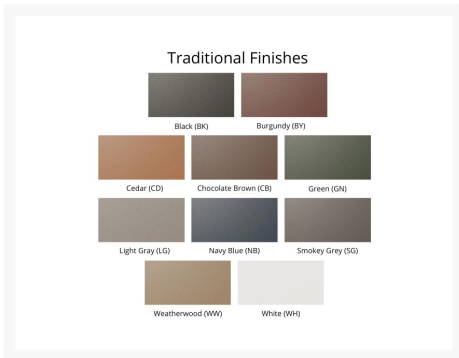

Product Images

Short Description

Harbor 28" Square Bar Table - Hammered Top Finish HHFT0028B

Description

If you're looking for a low-maintenance, long-lasting patio bar set, the Harbor 28" Square Bar Table - Hammered Top Finish (HHFT0028B) by Berlin Gardens is for you! Harbor's clean, transitional look, eye-catching hammered top and versatile frame design give it a unique visual appeal, while sturdy, all-weather construction ensures lasting performance across the seasons. Whether you're looking for a refreshing pop of color, relaxing earth tones or minimalist basics for your next patio upgrade, this outdoor table collection is sure to impress at your next gathering. Constructed with PolyTuf™ and Seaboard® Lumber, two of the highest grades of poly lumber on the market, this piece is guaranteed to last. This table can accommodate 2 people. Note: Table base only available in solid color finishes (no two-tone, on-white finishes).

Includes

- One (1) Harbor 28" Square Bar Table HHFT0028B

Dimensions

- 28" W x 28" L x 38.88" H (46 lbs.)
- Under Table Clearance: 36.25"

Features

- Hammered finish tops made with Seaboard® marine-grade poly lumber (MGP)
- Poly Lumber is dense, durable and virtually maintenance free
- Built to withstand a range of climates, including hot sun, snowy winters, and strong coastal winds
- High Density Polyethylene (HDPE) lumber manufactured using 95% recycled plastic
- UV protectant and color infused into the lumber; no painting or waterproofing needed
- BPA free and Amish made in the USA
- Center table hole fits umbrellas up to 1.5" diameter; a matching composite cap covers the hole when an umbrella is not used
- Recommended umbrella size: 5' - 6' with a 50 lb. umbrella base
- Chrome-plated stainless steel fasteners and aluminum support pieces are corrosion resistant
- Frame is easy to clean; simply spray off with a hose
- Some assembly required