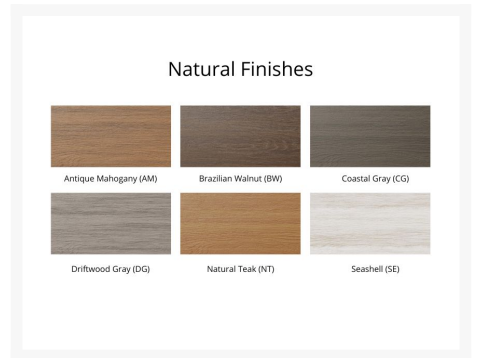

Product Images

Short Description

Harbor 28" Square Bar Table - Hammered Top Finish HHFT0028B

Description

If you're looking for a low-maintenance, long-lasting patio bar set, the Harbor 28" Square Bar Table - Hammered Top Finish (HHFT0028B) by Berlin Gardens is for you! Harbor's clean, transitional look, eye-catching hammered top and versatile frame design give it a unique visual appeal, while sturdy, all-weather construction ensures lasting performance across the seasons. Whether you're looking for a refreshing pop of color, relaxing earth tones or minimalist basics for your next patio upgrade, this outdoor table collection is sure to impress at your next gathering. Constructed with PolyTuf™ and Seaboard® Lumber, two of the highest grades of poly lumber on the market, this piece is guaranteed to last. This table can accommodate 2 people. Note: Table base only available in solid color finishes (no two-tone, on-white finishes).

Includes

- One (1) Harbor 28" Square Bar Table HHFT0028B

Dimensions

- 28" W x 28" L x 38.88" H (46 lbs.)
- Under Table Clearance: 36.25"

Features

- Hammered finish tops made with Seaboard® marine-grade poly lumber (MGP)
- Poly Lumber is dense, durable and virtually maintenance free
- Built to withstand a range of climates, including hot sun, snowy winters, and strong coastal winds
- High Density Polyethylene (HDPE) lumber manufactured using 95% recycled plastic
- UV protectant and color infused into the lumber; no painting or waterproofing needed
- BPA free and Amish made in the USA
- Center table hole fits umbrellas up to 1.5" diameter; a matching composite cap covers the hole when an umbrella is not used
- Recommended umbrella size: 5' - 6' with a 50 lb. umbrella base
- Chrome-plated stainless steel fasteners and aluminum support pieces are corrosion resistant
- Frame is easy to clean; simply spray off with a hose
- Some assembly required