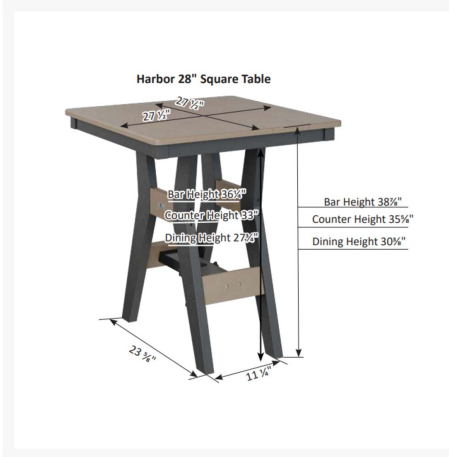

Product Images

Short Description

Harbor 28" Square Bar Table - Hammered Top Finish HHFT0028B

Description

If you're looking for a low-maintenance, long-lasting patio bar set, the Harbor 28" Square Bar Table - Hammered Top Finish (HHFT0028B) by Berlin Gardens is for you! Harbor's clean, transitional look, eye-catching hammered top and versatile frame design give it a unique visual appeal, while sturdy, all-weather construction ensures lasting performance across the seasons. Whether you're looking for a refreshing pop of color, relaxing earth tones or minimalist basics for your next patio upgrade, this outdoor table collection is sure to impress at your next gathering. Constructed with PolyTuf™ and Seaboard® Lumber, two of the highest grades of poly lumber on the market, this piece is guaranteed to last. This table can accommodate 2 people. Note: Table base only available in solid color finishes (no two-tone, on-white finishes).

Includes

- One (1) Harbor 28" Square Bar Table HHFT0028B

Dimensions

- 28" W x 28" L x 38.88" H (46 lbs.)
- Under Table Clearance: 36.25"

Features

- Hammered finish tops made with Seaboard® marine-grade poly lumber (MGP)
- Poly Lumber is dense, durable and virtually maintenance free
- Built to withstand a range of climates, including hot sun, snowy winters, and strong coastal winds
- High Density Polyethylene (HDPE) lumber manufactured using 95% recycled plastic
- UV protectant and color infused into the lumber; no painting or waterproofing needed
- BPA free and Amish made in the USA
- Center table hole fits umbrellas up to 1.5" diameter; a matching composite cap covers the hole when an umbrella is not used
- Recommended umbrella size: 5' - 6' with a 50 lb. umbrella base
- Chrome-plated stainless steel fasteners and aluminum support pieces are corrosion resistant
- Frame is easy to clean; simply spray off with a hose
- Some assembly required