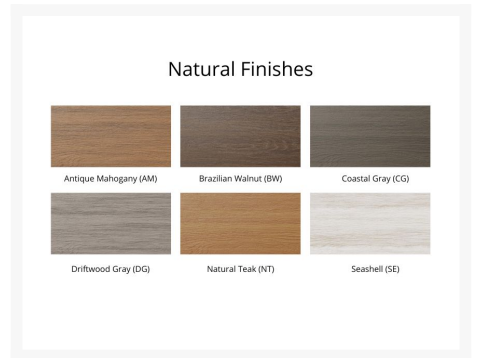

Product Images

Short Description

Harbor 28" Square Dining Table - Hammered Top Finish HHFT0028D

Description

If you're looking for a low-maintenance, long-lasting patio dining set, the Harbor 28" Square Dining Table - Hammered Top Finish (HHFT0028D) by Berlin Gardens is for you! Harbor's clean, transitional look, eye-catching hammered top and versatile frame design give it a unique visual appeal, while sturdy, all-weather construction ensures lasting performance across the seasons. Whether you're looking for a refreshing pop of color, relaxing earth tones or minimalist basics for your next patio upgrade, this outdoor table collection is sure to impress at your next gathering. Constructed with PolyTuf™ and Seaboard® Lumber, two of the highest grades of poly lumber on the market, this piece is guaranteed to last. This table can accommodate 2 people. Note: Table base only available in solid color finishes (no two-tone, on-white finishes).

Includes

- One (1) Harbor 28" Square Dining Table HHFT0028D

Dimensions

- 28" W x 28" L x 30.375" H (41 lbs.)
- Under Table Clearance: 27.75"

Features

- Hammered finish tops made with Seaboard® marine-grade poly lumber (MGP)
- Poly Lumber is dense, durable and virtually maintenance free
- Built to withstand a range of climates, including hot sun, snowy winters, and strong coastal winds
- High Density Polyethylene (HDPE) lumber manufactured using 95% recycled plastic
- UV protectant and color infused into the lumber; no painting or waterproofing needed
- BPA free and Amish made in the USA
- Center table hole fits umbrellas up to 1.5" diameter; a matching composite cap covers the hole when an umbrella is not used
- Recommended umbrella size: 5' - 6' with a 50 lb. umbrella base
- Chrome-plated stainless steel fasteners and aluminum support pieces are corrosion resistant
- Frame is easy to clean; simply spray off with a hose
- Some assembly required