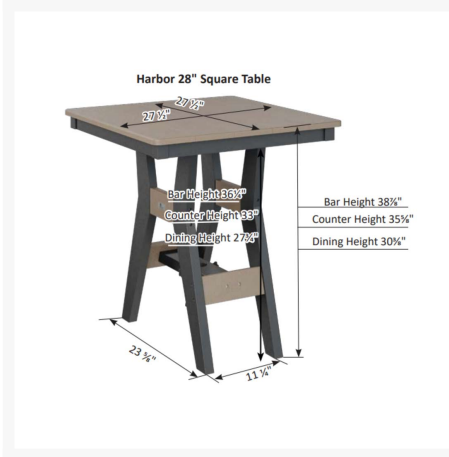

Product Images

Short Description

Harbor 28" Square Dining Table - Hammered Top Finish HHFT0028D

Description

If you're looking for a low-maintenance, long-lasting patio dining set, the Harbor 28" Square Dining Table - Hammered Top Finish (HHFT0028D) by Berlin Gardens is for you! Harbor's clean, transitional look, eye-catching hammered top and versatile frame design give it a unique visual appeal, while sturdy, all-weather construction ensures lasting performance across the seasons. Whether you're looking for a refreshing pop of color, relaxing earth tones or minimalist basics for your next patio upgrade, this outdoor table collection is sure to impress at your next gathering. Constructed with PolyTuf™ and Seaboard® Lumber, two of the highest grades of poly lumber on the market, this piece is guaranteed to last. This table can accommodate 2 people. Note: Table base only available in solid color finishes (no two-tone, on-white finishes).

Includes

- One (1) Harbor 28" Square Dining Table HHFT0028D

Dimensions

- 28" W x 28" L x 30.375" H (41 lbs.)
- Under Table Clearance: 27.75"

Features

- Hammered finish tops made with Seaboard® marine-grade poly lumber (MGP)
- Poly Lumber is dense, durable and virtually maintenance free
- Built to withstand a range of climates, including hot sun, snowy winters, and strong coastal winds
- High Density Polyethylene (HDPE) lumber manufactured using 95% recycled plastic
- UV protectant and color infused into the lumber; no painting or waterproofing needed
- BPA free and Amish made in the USA
- Center table hole fits umbrellas up to 1.5" diameter; a matching composite cap covers the hole when an umbrella is not used
- Recommended umbrella size: 5' - 6' with a 50 lb. umbrella base
- Chrome-plated stainless steel fasteners and aluminum support pieces are corrosion resistant
- Frame is easy to clean; simply spray off with a hose
- Some assembly required