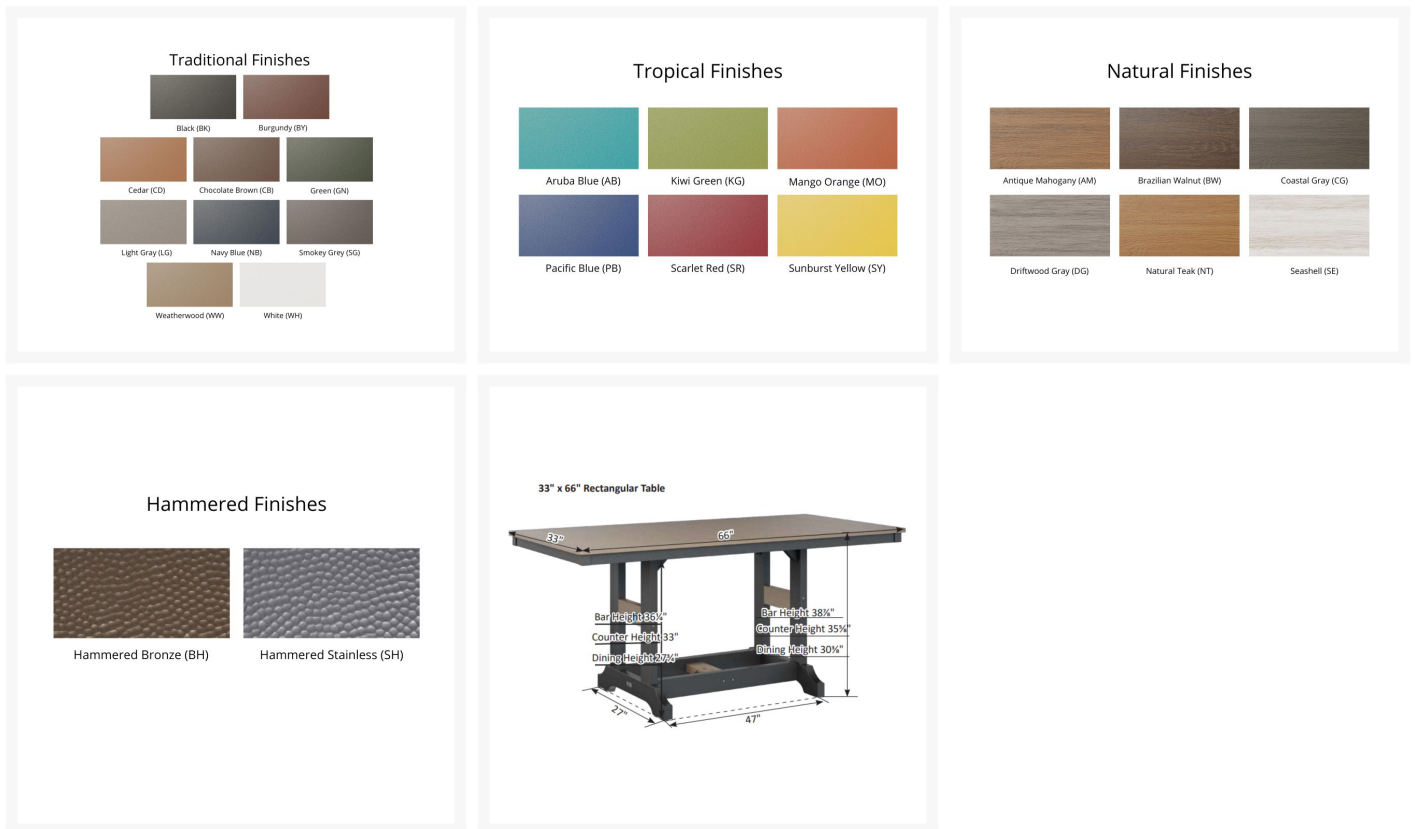

Short Description

Garden Classic 33" x 66" Rectangular Bar Table - Hammered Top Finish GCHF3366B

Description

If you're looking for a low-maintenance, long-lasting patio bar set, the Garden Classic 33" x 66" Rectangular Bar Table - Hammered Top Finish (GCHF3366B) by Berlin Gardens is for you! Garden Classic's traditional, craftsman look, eye-catching hammered top and versatile frame design give it a unique visual appeal, while sturdy, all-weather construction ensures lasting performance across the seasons. Whether you're looking for a refreshing pop of color, relaxing earth tones or minimalist basics for your next patio upgrade, this outdoor table collection is sure to impress at your next gathering. Constructed with PolyTuf™ and Seaboard® Lumber, two of the highest grades of poly lumber on the market, this piece is guaranteed to last. This table can accommodate up to 6 people. Note: Table base only available in solid color finishes (no two-tone, on-white finishes).

Includes

- One (1) Garden Classic 33" x 66" Rectangular Bar Table GCHF3366B

Dimensions

- 33" W x 66" L x 38.88" H (118 lbs.)
- Under Table Clearance: 36.25"

Features

- Hammered finish tops made with Seaboard® marine-grade poly lumber (MGP)
- Poly Lumber is dense, durable and virtually maintenance free
- Built to withstand a range of climates, including hot sun, snowy winters, and strong coastal winds
- High Density Polyethylene (HDPE) lumber manufactured using 95% recycled plastic
- UV protectant and color infused into the lumber; no painting or waterproofing needed
- BPA free and Amish made in the USA
- Center table hole fits umbrellas up to 1.5" diameter; a matching composite cap covers the hole when an umbrella is not used
- Recommended umbrella size: 9' with a 100 lb. umbrella base
- Chrome-plated stainless steel fasteners and aluminum support pieces are corrosion resistant
- Frame is easy to clean; simply spray off with a hose
- Some assembly required