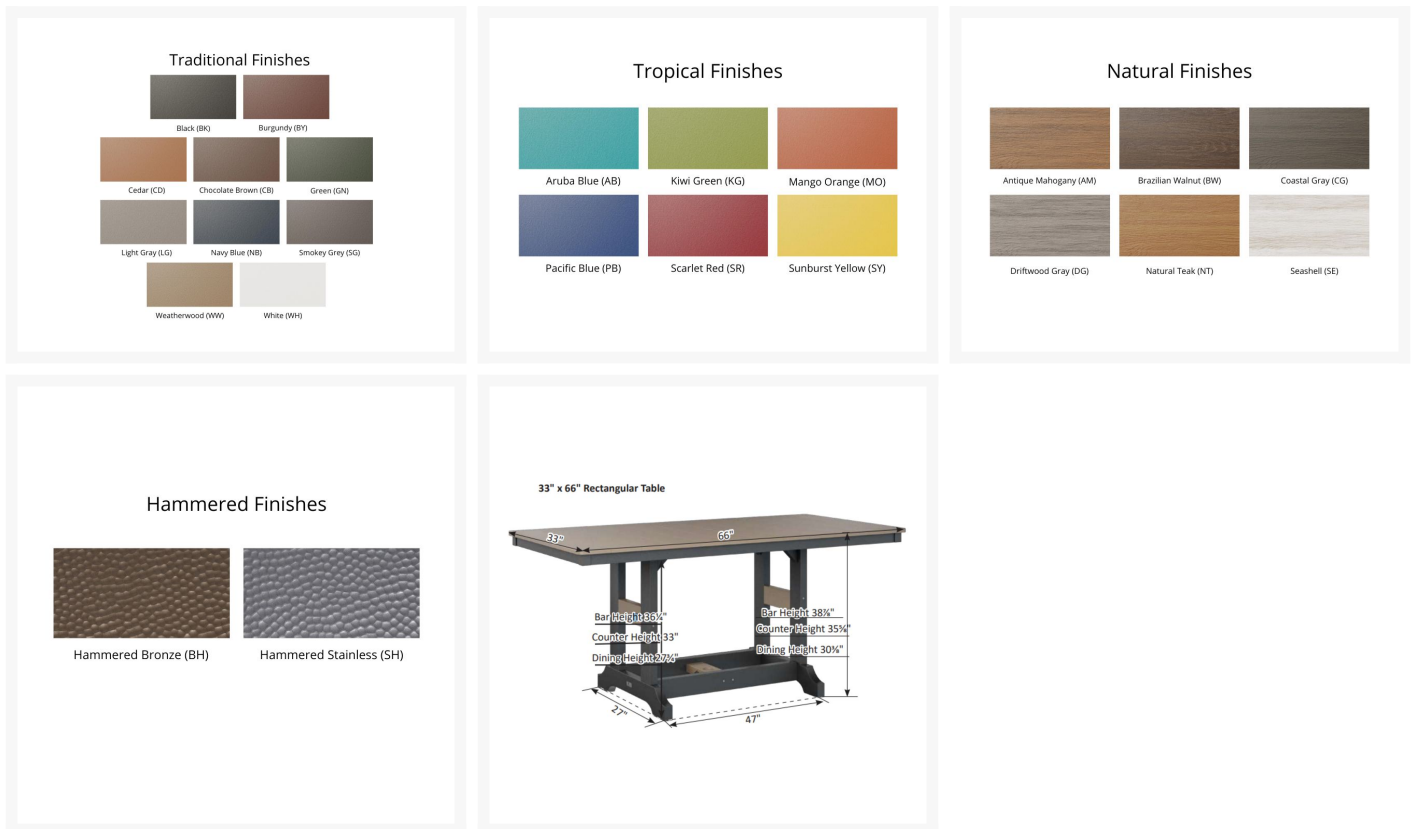

Short Description

Garden Classic 33" x 66" Rectangular Counter Table - Hammered Top Finish GCHF3366C

Description

If you're looking for a low-maintenance, long-lasting patio counter set, the Garden Classic 33" x 66" Rectangular Counter Table - Hammered Top Finish (GCHF3366C) by Berlin Gardens is for you! Garden Classic's traditional, craftsman look, eye-catching hammered top and versatile frame design give it a unique visual appeal, while sturdy, all-weather construction ensures lasting performance across the seasons. Whether you're looking for a refreshing pop of color, relaxing earth tones or minimalist basics for your next patio upgrade, this outdoor table collection is sure to impress at your next gathering. Constructed with PolyTuf™ and Seaboard® Lumber, two of the highest grades of poly lumber on the market, this piece is guaranteed to last. This table can accommodate up to 6 people. Note: Table base only available in solid color finishes (no two-tone, on-white finishes).

Includes

- One (1) Garden Classic 33" x 66" Rectangular Counter Table GCHF3366C

Dimensions

- 33" W x 66" L x 35.63" H (114 lbs.)
- Under Table Clearance: 33"

Features

- Hammered finish tops made with Seaboard® marine-grade poly lumber (MGP)
- Poly Lumber is dense, durable and virtually maintenance free
- Built to withstand a range of climates, including hot sun, snowy winters, and strong coastal winds
- High Density Polyethylene (HDPE) lumber manufactured using 95% recycled plastic
- UV protectant and color infused into the lumber; no painting or waterproofing needed
- BPA free and Amish made in the USA
- Center table hole fits umbrellas up to 1.5" diameter; a matching composite cap covers the hole when an umbrella is not used
- Recommended umbrella size: 9' with a 100 lb. umbrella base
- Chrome-plated stainless steel fasteners and aluminum support pieces are corrosion resistant
- Frame is easy to clean; simply spray off with a hose
- Some assembly required