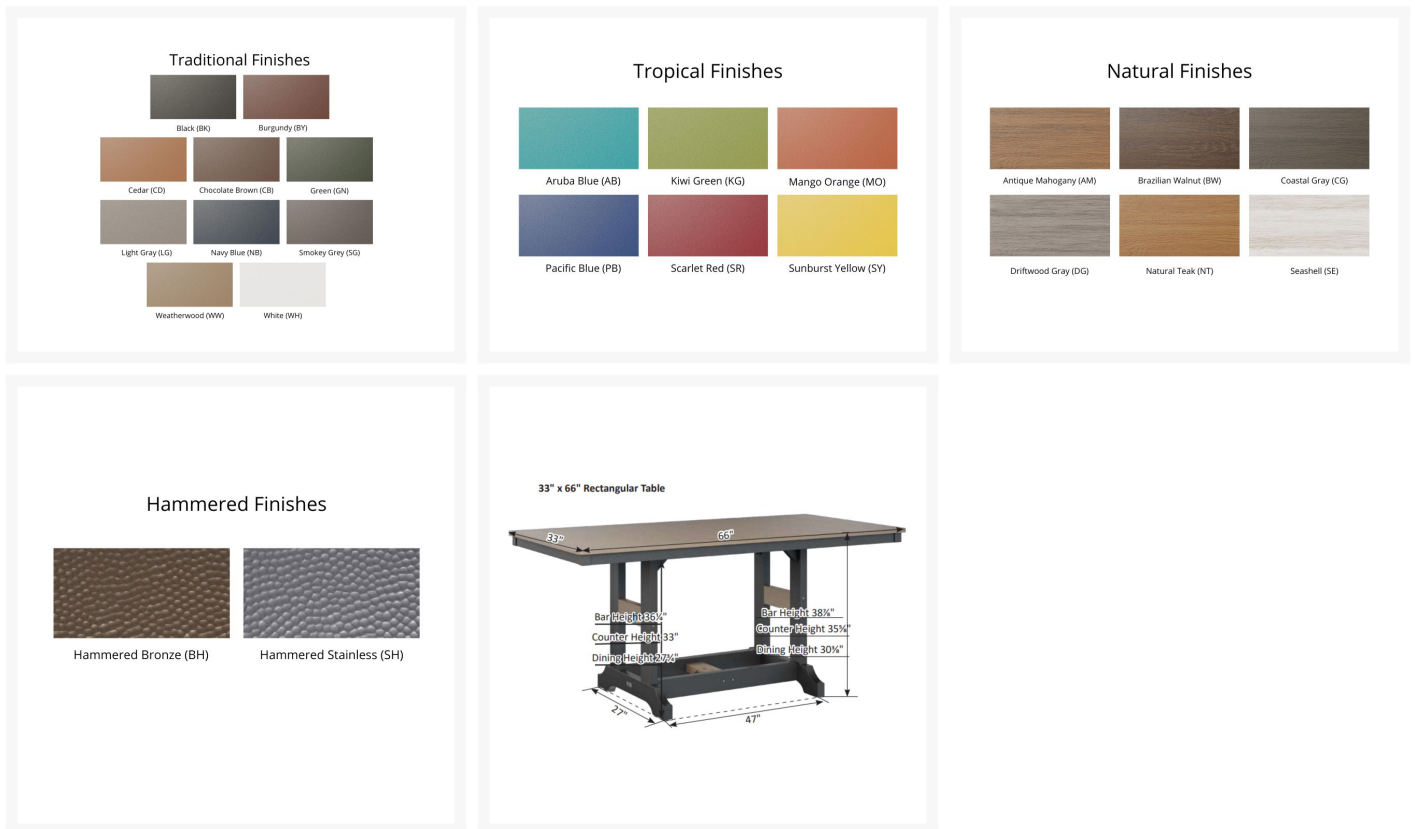

Short Description

Garden Classic 33" x 66" Rectangular Dining Table - Hammered Top Finish GCHF3366D

Description

If you're looking for a low-maintenance, long-lasting patio dining set, the Garden Classic 33" x 66" Rectangular Dining Table - Hammered Top Finish (GCHF3366D) by Berlin Gardens is for you! Garden Classic's traditional, craftsman look, eye-catching hammered top and versatile frame design give it a unique visual appeal, while sturdy, all-weather construction ensures lasting performance across the seasons. Whether you're looking for a refreshing pop of color, relaxing earth tones or minimalist basics for your next patio upgrade, this outdoor table collection is sure to impress at your next gathering. Constructed with PolyTuf™ and Seaboard® Lumber, two of the highest grades of poly lumber on the market, this piece is guaranteed to last. This table can accommodate up to 6 people. Note: Table base only available in solid color finishes (no two-tone, on-white finishes).

Includes

- One (1) Garden Classic 33" x 66" Rectangular Dining Table GCHF3366D

Dimensions

- 33" W x 66" L x 30.375" H (101 lbs.)
- Under Table Clearance: 27.75"

Features

- Hammered finish tops made with Seaboard® marine-grade poly lumber (MGP)
- Poly Lumber is dense, durable and virtually maintenance free
- Built to withstand a range of climates, including hot sun, snowy winters, and strong coastal winds
- High Density Polyethylene (HDPE) lumber manufactured using 95% recycled plastic
- UV protectant and color infused into the lumber; no painting or waterproofing needed
- BPA free and Amish made in the USA
- Center table hole fits umbrellas up to 1.5" diameter; a matching composite cap covers the hole when an umbrella is not used
- Recommended umbrella size: 9' with a 100 lb. umbrella base
- Chrome-plated stainless steel fasteners and aluminum support pieces are corrosion resistant
- Frame is easy to clean; simply spray off with a hose
- Some assembly required