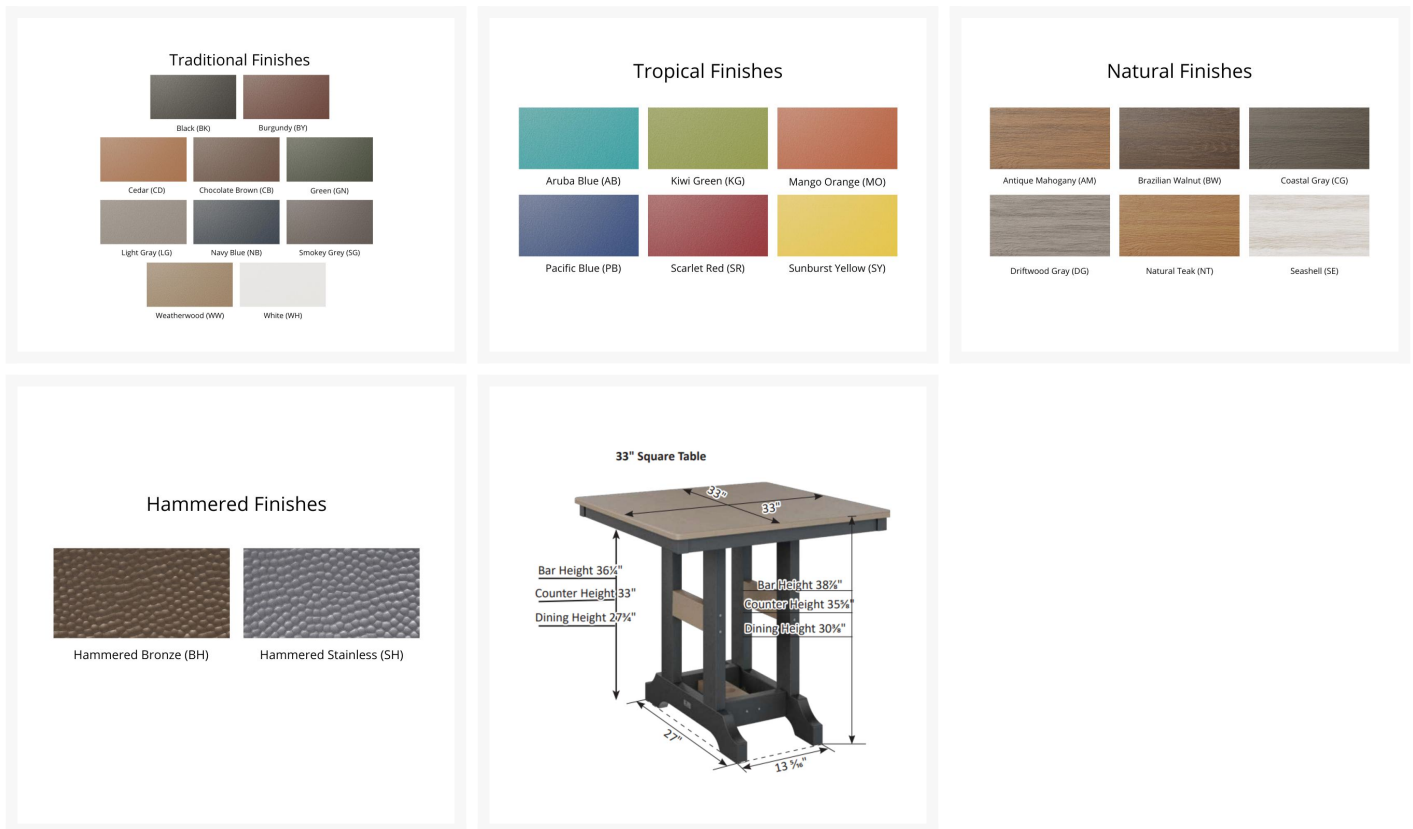

## Short Description

Garden Classic 33" Square Bistro Counter Table - Hammered Top Finish GCHF0033C

## Description

If you're looking for a low-maintenance, long-lasting patio counter set, the Garden Classic 33" Square Bistro Counter Table - Hammered Top Finish (GCHF0033C) by Berlin Gardens is for you! Garden Classic's traditional, craftsman look, eye-catching hammered top and versatile frame design give it a unique visual appeal, while sturdy, all-weather construction ensures lasting performance across the seasons. Whether you're looking for a refreshing pop of color, relaxing earth tones or minimalist basics for your next patio upgrade, this outdoor table collection is sure to impress at your next gathering. Constructed with PolyTuf™ and Seaboard® Lumber, two of the highest grades of poly lumber on the market, this piece is guaranteed to last. This table can accommodate up to 4 people. Note: Table base only available in solid color finishes (no two-tone, on-white finishes).

Includes

- One (1) Garden Classic 33" Square Bistro Counter Table GCHF0033C

Dimensions

- 33" W x 33" L x 35.63" H (70 lbs.)
- Under Table Clearance: 33"

Features

- Hammered finish tops made with Seaboard® marine-grade poly lumber (MGP)
- Poly Lumber is dense, durable and virtually maintenance free
- Built to withstand a range of climates, including hot sun, snowy winters, and strong coastal winds
- High Density Polyethylene (HDPE) lumber manufactured using 95% recycled plastic
- UV protectant and color infused into the lumber; no painting or waterproofing needed
- BPA free and Amish made in the USA
- Center table hole fits umbrellas up to 1.5" diameter; a matching composite cap covers the hole when an umbrella is not used
- Recommended umbrella size: 5' - 6' with a 50 lb. umbrella base
- Chrome-plated stainless steel fasteners and aluminum support pieces are corrosion resistant
- Frame is easy to clean; simply spray off with a hose
- Some assembly required