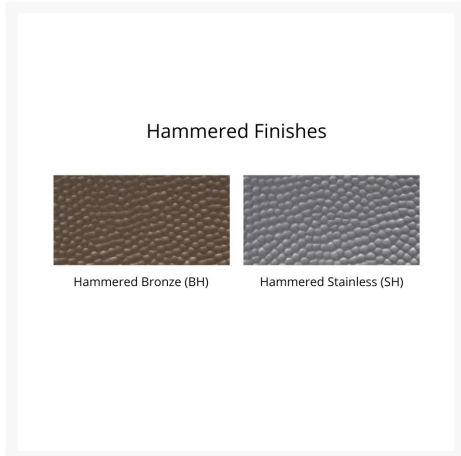

## Short Description

Garden Classic 33" Square Bistro Dining Table - Hammered Top Finish GCHF0033D

## Description

If you're looking for a low-maintenance, long-lasting patio dining set, the Garden Classic 33" Square Bistro Dining Table - Hammered Top Finish (GCHF0033D) by Berlin Gardens is for you! Garden Classic's traditional, craftsman look, eye-catching hammered top and versatile frame design give it a unique visual appeal, while sturdy, all-weather construction ensures lasting performance across the seasons. Whether you're looking for a refreshing pop of color, relaxing earth tones or minimalist basics for your next patio upgrade, this outdoor table collection is sure to impress at your next gathering. Constructed with PolyTuf™ and Seaboard® Lumber, two of the highest grades of poly lumber on the market, this piece is guaranteed to last. This table can accommodate up to 4 people. Note: Table base only available in solid color finishes (no two-tone, on-white finishes).