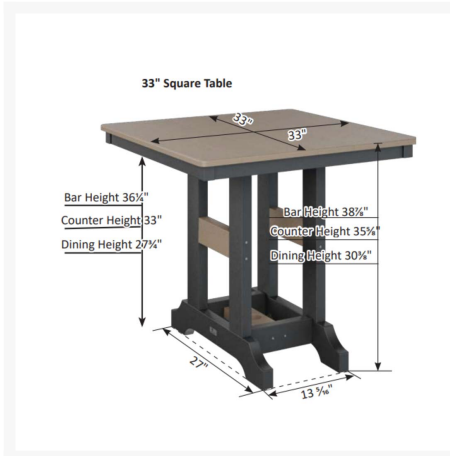

## Short Description

Garden Classic 33" Square Bistro Dining Table - Hammered Top Finish GCHF0033D

Includes

- One (1) Garden Classic 33" Square Bistro Dining Table GCHF0033D

Dimensions

- 33" W x 33" L x 30.375" H (60 lbs.)
- Under Table Clearance: 27.75"

Features

- Hammered finish tops made with Seaboard® marine-grade poly lumber (MGP)
- Poly Lumber is dense, durable and virtually maintenance free
- Built to withstand a range of climates, including hot sun, snowy winters, and strong coastal winds
- High Density Polyethylene (HDPE) lumber manufactured using 95% recycled plastic
- UV protectant and color infused into the lumber; no painting or waterproofing needed
- BPA free and Amish made in the USA
- Center table hole fits umbrellas up to 1.5" diameter; a matching composite cap covers the hole when an umbrella is not used
- Recommended umbrella size: 5' - 6' with a 50 lb. umbrella base
- Chrome-plated stainless steel fasteners and aluminum support pieces are corrosion resistant
- Frame is easy to clean; simply spray off with a hose
- Some assembly required