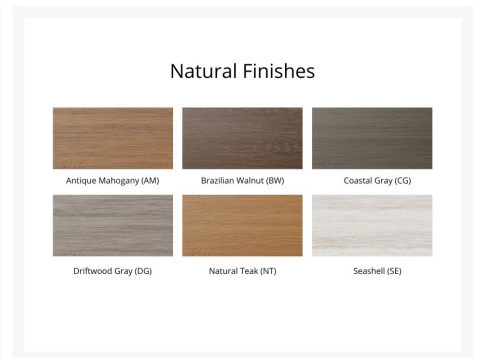

## Product Images

**GO GREEN WITH BERLIN GARDENS**

Your Berlin Garden® Poly Lumber is the perfect choice for your garden to relax with friends and family, and protect the environment. That's because our poly lumber is manufactured using 95% recycled content.

## Short Description

Garden Classic 33" Square Bistro Dining Table - Hammered Top Finish GCHF0033D

## Description

If you're looking for a low-maintenance, long-lasting patio dining set, the Garden Classic 33" Square Bistro Dining Table - Hammered Top Finish (GCHF0033D) by Berlin Gardens is for you! Garden Classic's traditional, craftsman look, eye-catching hammered top and versatile frame design give it a unique visual appeal, while sturdy, all-weather construction ensures lasting performance across the seasons. Whether you're looking for a refreshing pop of color, relaxing earth tones or minimalist basics for your next patio upgrade, this outdoor table collection is sure to impress at your next gathering. Constructed with PolyTuf™ and Seaboard® Lumber, two of the highest grades of poly lumber on the market, this piece is guaranteed to last. This table can accommodate up to 4 people. Note: Table base only available in solid color finishes (no two-tone, on-white finishes).