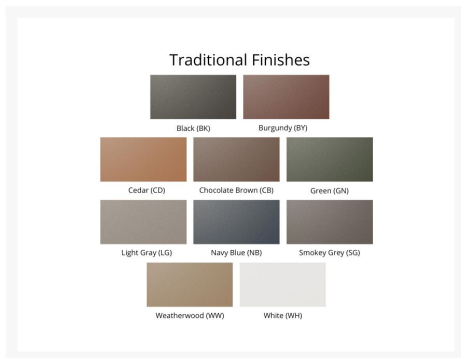

Short Description

Garden Classic 33" Square Bistro Dining Table - Hammered Top Finish GCHF0033D

Description

If you're looking for a low-maintenance, long-lasting patio dining set, the Garden Classic 33" Square Bistro Dining Table - Hammered Top Finish (GCHF0033D) by Berlin Gardens is for you! Garden Classic's traditional, craftsman look, eye-catching hammered top and versatile frame design give it a unique visual appeal, while sturdy, all-weather construction ensures lasting performance across the seasons. Whether you're looking for a refreshing pop of color, relaxing earth tones or minimalist basics for your next patio upgrade, this outdoor table collection is sure to impress at your next gathering. Constructed with PolyTuf™ and Seaboard® Lumber, two of the highest grades of poly lumber on the market, this piece is guaranteed to last. This table can accommodate up to 4 people. Note: Table base only available in solid color finishes (no two-tone, on-white finishes).

Includes

- One (1) Garden Classic 33" Square Bistro Dining Table GCHF0033D

Dimensions

- 33" W x 33" L x 30.375" H (60 lbs.)
- Under Table Clearance: 27.75"

Features