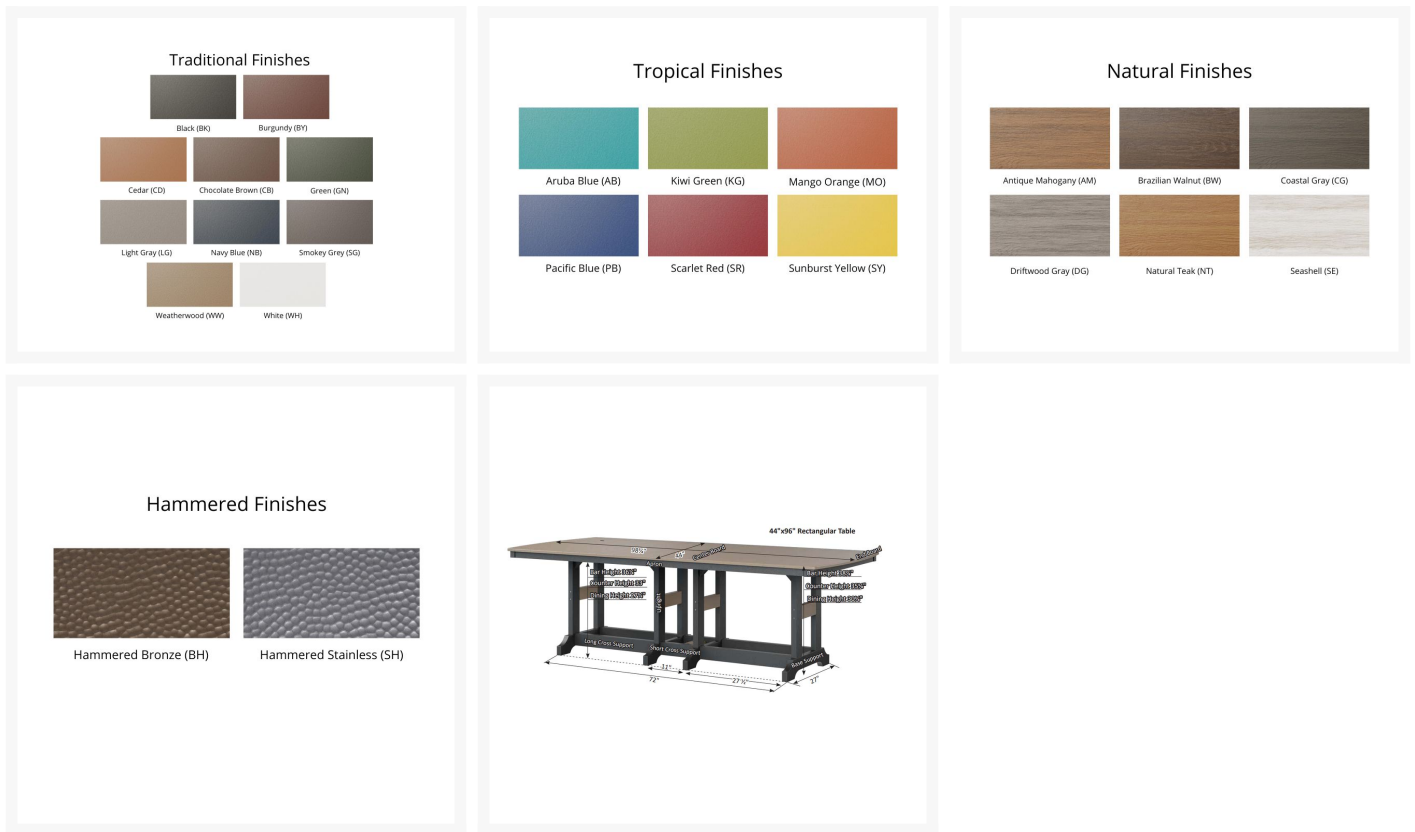

Short Description

Garden Classic 44" x 96" Rectangular Dining Table - Hammered Top Finish GCHF4496D

Description

If you're looking for a low-maintenance, long-lasting patio dining set, the Garden Classic 44" x 96" Rectangular Dining Table - Hammered Top Finish (GCHF4496D) by Berlin Gardens is for you! Garden Classic's traditional, craftsman look, eye-catching hammered top and versatile frame design give it a unique visual appeal, while sturdy, all-weather construction ensures lasting performance across the seasons. Whether you're looking for a refreshing pop of color, relaxing earth tones or minimalist basics for your next patio upgrade, this outdoor table collection is sure to impress at your next gathering. Constructed with PolyTuf™ and Seaboard® Lumber, two of the highest grades of poly lumber on the market, this piece is guaranteed to last. This table can accommodate 8-10 people. Note: Table base only available in solid color finishes (no two-tone, on-white finishes).

Includes

- One (1) Garden Classic 44" x 96" Rectangular Dining Table GCHF4496D

Dimensions

- 44" W x 96" L x 30.375" H (185 lbs.)
- Under Table Clearance: 27.75"

Features

- Hammered finish tops made with Seaboard® marine-grade poly lumber (MGP)
- Poly Lumber is dense, durable and virtually maintenance free
- Built to withstand a range of climates, including hot sun, snowy winters, and strong coastal winds
- High Density Polyethylene (HDPE) lumber manufactured using 95% recycled plastic
- UV protectant and color infused into the lumber; no painting or waterproofing needed
- BPA free and Amish made in the USA
- Center table hole fits umbrellas up to 1.5" diameter; a matching composite cap covers the hole when an umbrella is not used
- Recommended umbrella size: 8' x 10' or 8' x 11' with a 100 lb. umbrella base
- Chrome-plated stainless steel fasteners and aluminum support pieces are corrosion resistant
- Frame is easy to clean; simply spray off with a hose
- Some assembly required