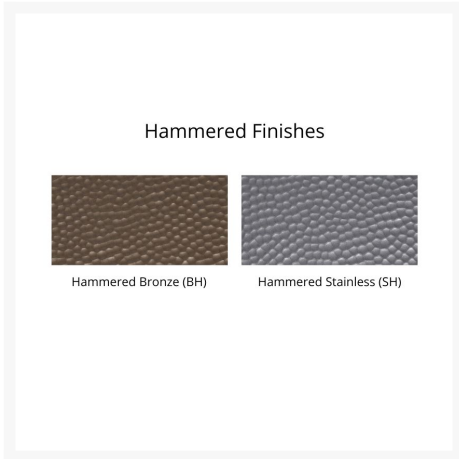

Short Description

Garden Classic 44" x 72" Rectangular Bar Table - Hammered Top Finish GCHF4472B

Description

If you're looking for a low-maintenance, long-lasting patio bar set, the Garden Classic 44" x 72" Rectangular Bar Table - Hammered Top Finish (GCHF4472B) by Berlin Gardens is for you! Garden Classic's traditional, craftsman look, eye-catching hammered top and versatile frame design give it a unique visual appeal, while sturdy, all-weather construction ensures lasting performance across the seasons. Whether you're looking for a refreshing pop of color, relaxing earth tones or minimalist basics for your next patio upgrade, this outdoor table collection is sure to impress at your next gathering. Constructed with PolyTuf™ and Seaboard® Lumber, two of the highest grades of poly lumber on the market, this piece is guaranteed to last. This table can accommodate up to 6 people. Note: Table base only available in solid color finishes (no two-tone, on-white finishes).

Includes

- One (1) Garden Classic 44" x 72" Rectangular Bar Table GCHF4472B

Dimensions

- 44" W x 72" L x 38.88" H (169 lbs.)
- Under Table Clearance: 36.25"

Features

- Hammered finish tops made with Seaboard® marine-grade poly lumber (MGP)
- Poly Lumber is dense, durable and virtually maintenance free
- Built to withstand a range of climates, including hot sun, snowy winters, and strong coastal winds
- High Density Polyethylene (HDPE) lumber manufactured using 95% recycled plastic
- UV protectant and color infused into the lumber; no painting or waterproofing needed
- BPA free and Amish made in the USA
- Center table hole fits umbrellas up to 1.5" diameter; a matching composite cap covers the hole when an umbrella is not used
- Recommended umbrella size: 8' x 10' or 11' with a 100 lb. umbrella base
- Chrome-plated stainless steel fasteners and aluminum support pieces are corrosion resistant
- Frame is easy to clean; simply spray off with a hose
- Some assembly required