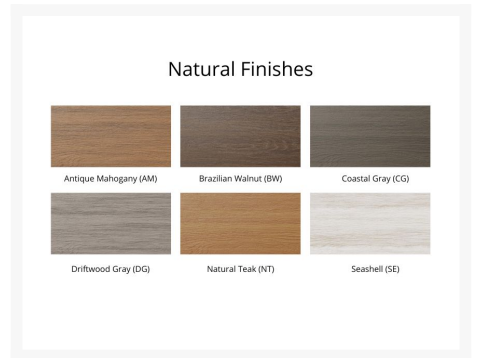

Product Images

GO GREEN WITH BERLIN GARDENS

Your Berlin Garden® Polyethylene® furniture is the perfect way to look a good look to keep with friends and family, and protect the environment. That's because our poly lumber is manufactured using 95% recycled content.

Short Description

Garden Classic 44" x 72" Rectangular Bar Table - Hammered Top Finish GCHF4472B

Description

If you're looking for a low-maintenance, long-lasting patio bar set, the Garden Classic 44" x 72" Rectangular Bar Table - Hammered Top Finish (GCHF4472B) by Berlin Gardens is for you! Garden Classic's traditional, craftsman look, eye-catching hammered top and versatile frame design give it a unique visual appeal, while sturdy, all-weather construction ensures lasting performance across the seasons. Whether you're looking for a refreshing pop of color, relaxing earth tones or minimalist basics for your next patio upgrade, this outdoor table collection is sure to impress at your next gathering. Constructed with PolyTuf™ and Seaboard® Lumber, two of the highest grades of poly lumber on the market, this piece is guaranteed to last. This table can accommodate up to 6 people. Note: Table base only available in solid color finishes (no two-tone, on-white finishes).