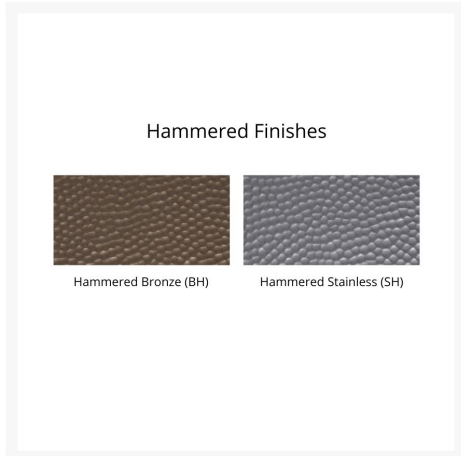

## Short Description

Garden Classic 44" Square Bar Table - Hammered Top Finish GCHF0044B

## Description

If you're looking for a low-maintenance, long-lasting patio bar set, the Garden Classic 44" Square Bar Table - Hammered Top Finish (GCHF0044B) by Berlin Gardens is for you! Garden Classic's traditional, craftsman look, eye-catching hammered top and versatile frame design give it a unique visual appeal, while sturdy, all-weather construction ensures lasting performance across the seasons. Whether you're looking for a refreshing pop of color, relaxing earth tones or minimalist basics for your next patio upgrade, this outdoor table collection is sure to impress at your next gathering. Constructed with PolyTuf™ and Seaboard® Lumber, two of the highest grades of poly lumber on the market, this piece is guaranteed to last. This table can accommodate up to 4 people. Note: Table base only available in solid color finishes (no two-tone, on-white finishes).

Includes

- One (1) Garden Classic 44" Square Bar Table GCHF0044B

Dimensions

- 44" W x 44" L x 38.88" H (98 lbs.)
- Under Table Clearance: 36.25"

Features

- Hammered finish tops made with Seaboard® marine-grade poly lumber (MGP)
- Poly Lumber is dense, durable and virtually maintenance free
- Built to withstand a range of climates, including hot sun, snowy winters, and strong coastal winds
- High Density Polyethylene (HDPE) lumber manufactured using 95% recycled plastic
- UV protectant and color infused into the lumber; no painting or waterproofing needed
- BPA free and Amish made in the USA
- Center table hole fits umbrellas up to 1.5" diameter; a matching composite cap covers the hole when an umbrella is not used
- Recommended umbrella size: 6' - 7.5' with a 50 lb. umbrella base
- Chrome-plated stainless steel fasteners and aluminum support pieces are corrosion resistant
- Frame is easy to clean; simply spray off with a hose
- Some assembly required