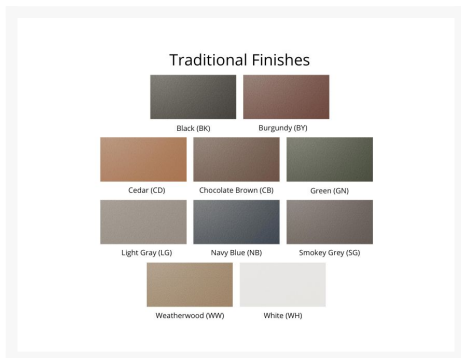

Short Description

Garden Classic 44" Square Bar Table - Hammered Top Finish GCHF0044B

Description

If you're looking for a low-maintenance, long-lasting patio bar set, the Garden Classic 44" Square Bar Table - Hammered Top Finish (GCHF0044B) by Berlin Gardens is for you! Garden Classic's traditional, craftsman look, eye-catching hammered top and versatile frame design give it a unique visual appeal, while sturdy, all-weather construction ensures lasting performance across the seasons. Whether you're looking for a refreshing pop of color, relaxing earth tones or minimalist basics for your next patio upgrade, this outdoor table collection is sure to impress at your next gathering. Constructed with PolyTuf™ and Seaboard® Lumber, two of the highest grades of poly lumber on the market, this piece is guaranteed to last. This table can accommodate up to 4 people. Note: Table base only available in solid color finishes (no two-tone, on-white finishes).

Includes

- One (1) Garden Classic 44" Square Bar Table GCHF0044B

Dimensions

- 44" W x 44" L x 38.88" H (98 lbs.)
- Under Table Clearance: 36.25"

Features