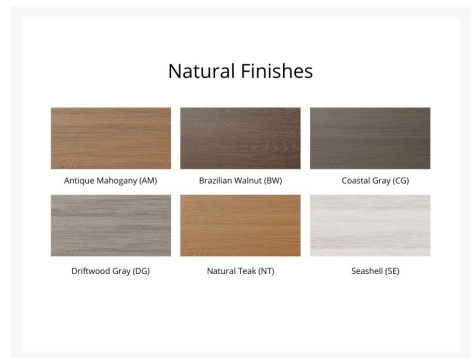

Product Images

**GO GREEN WITH BERLIN GARDENS**

Your Berlin Garden® Poly Lumber is made from just a handful of items with little or no PVC and perfect for the environment. The reason our poly lumber is manufactured using 95% recycled content.

## Short Description

Garden Classic 44" Square Bar Table - Hammered Top Finish GCHF0044B

## Description

If you're looking for a low-maintenance, long-lasting patio bar set, the Garden Classic 44" Square Bar Table - Hammered Top Finish (GCHF0044B) by Berlin Gardens is for you! Garden Classic's traditional, craftsman look, eye-catching hammered top and versatile frame design give it a unique visual appeal, while sturdy, all-weather construction ensures lasting performance across the seasons. Whether you're looking for a refreshing pop of color, relaxing earth tones or minimalist basics for your next patio upgrade, this outdoor table collection is sure to impress at your next gathering. Constructed with PolyTuf™ and Seaboard® Lumber, two of the highest grades of poly lumber on the market, this piece is guaranteed to last. This table can accommodate up to 4 people. Note: Table base only available in solid color finishes (no two-tone, on-white finishes).