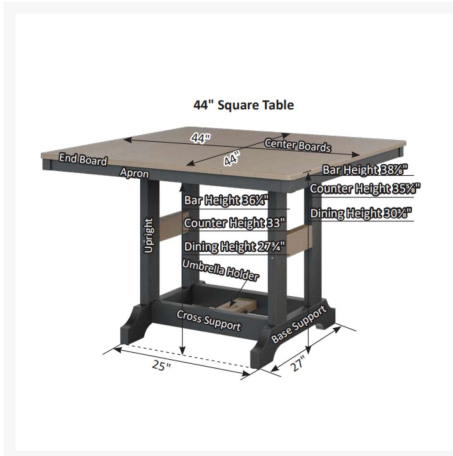

## Short Description

Garden Classic 44" Square Bar Table - Hammered Top Finish GCHF0044B

## Description

If you're looking for a low-maintenance, long-lasting patio bar set, the Garden Classic 44" Square Bar Table - Hammered Top Finish (GCHF0044B) by Berlin Gardens is for you! Garden Classic's traditional, craftsman look, eye-catching hammered top and versatile frame design give it a unique visual appeal, while sturdy, all-weather construction ensures lasting performance across the seasons. Whether you're looking for a refreshing pop of color, relaxing earth tones or minimalist basics for your next patio upgrade, this outdoor table collection is sure to impress at your next gathering. Constructed with PolyTuf™ and Seaboard® Lumber, two of the highest grades of poly lumber on the market, this piece is guaranteed to last. This table can accommodate up to 4 people. Note: Table base only available in solid color finishes (no two-tone, on-white finishes).

Includes

- One (1) Garden Classic 44" Square Bar Table GCHF0044B

Dimensions

- 44" W x 44" L x 38.88" H (98 lbs.)
- Under Table Clearance: 36.25"

Features

- Hammered finish tops made with Seaboard® marine-grade poly lumber (MGP)
- Poly Lumber is dense, durable and virtually maintenance free
- Built to withstand a range of climates, including hot sun, snowy winters, and strong coastal winds
- High Density Polyethylene (HDPE) lumber manufactured using 95% recycled plastic
- UV protectant and color infused into the lumber; no painting or waterproofing needed
- BPA free and Amish made in the USA
- Center table hole fits umbrellas up to 1.5" diameter; a matching composite cap covers the hole when an umbrella is not used
- Recommended umbrella size: 6' - 7.5' with a 50 lb. umbrella base
- Chrome-plated stainless steel fasteners and aluminum support pieces are corrosion resistant
- Frame is easy to clean; simply spray off with a hose
- Some assembly required