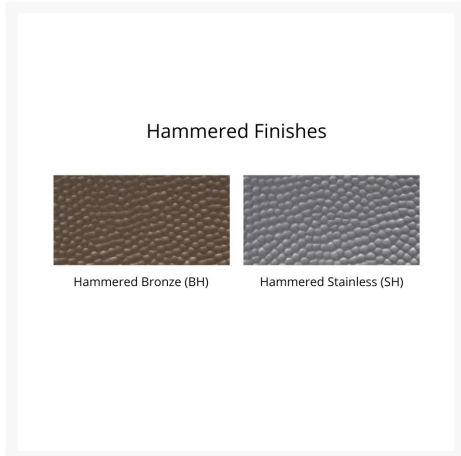

Product Images

GO GREEN WITH BERLIN GARDENS

Your Berlin Garden® Poly Lumber is made from just a handful of items with little or no PVC and produces a high-quality product. The Recycled poly lumber is manufactured using 95% recycled content.

Short Description

Garden Classic 44" Square Counter Table - Hammered Top Finish GCHF0044C

Description

If you're looking for a low-maintenance, long-lasting patio counter set, the Garden Classic 44" Square Counter Table - Hammered Top Finish (GCHF0044C) by Berlin Gardens is for you! Garden Classic's traditional, craftsman look, eye-catching hammered top and versatile frame design give it a unique visual appeal, while sturdy, all-weather construction ensures lasting performance across the seasons. Whether you're looking for a refreshing pop of color, relaxing earth tones or minimalist basics for your next patio upgrade, this outdoor table collection is sure to impress at your next gathering. Constructed with PolyTuf™ and Seaboard® Lumber, two of the highest grades of poly lumber on the market, this piece is guaranteed to last. This table can accommodate up to 4 people. Note: Table base only available in solid color finishes (no two-tone, on-white finishes).