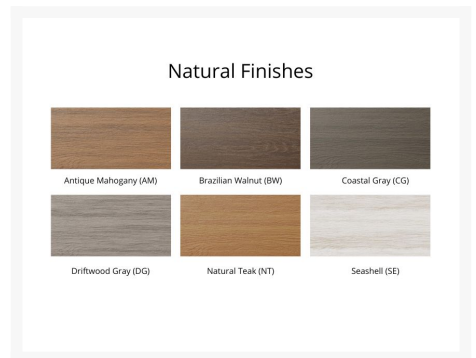

Product Images

GO GREEN WITH BERLIN GARDENS

Your Berlin Garden® Poly Lumber is made from just a handful of items with little or no PVC and produces a high-quality product. The Recycled poly lumber is manufactured using 95% recycled content.

Short Description

Garden Classic 44" Square Counter Table - Hammered Top Finish GCHF0044C

Description

If you're looking for a low-maintenance, long-lasting patio counter set, the Garden Classic 44" Square Counter Table - Hammered Top Finish (GCHF0044C) by Berlin Gardens is for you! Garden Classic's traditional, craftsman look, eye-catching hammered top and versatile frame design give it a unique visual appeal, while sturdy, all-weather construction ensures lasting performance across the seasons. Whether you're looking for a refreshing pop of color, relaxing earth tones or minimalist basics for your next patio upgrade, this outdoor table collection is sure to impress at your next gathering. Constructed with PolyTuf™ and Seaboard® Lumber, two of the highest grades of poly lumber on the market, this piece is guaranteed to last. This table can accommodate up to 4 people. Note: Table base only available in solid color finishes (no two-tone, on-white finishes).