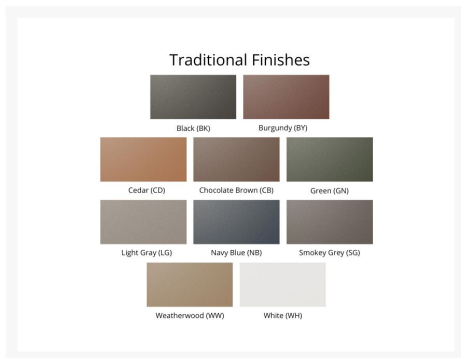

Short Description

Garden Classic 44" Square Counter Table - Hammered Top Finish GCHF0044C

Description

If you're looking for a low-maintenance, long-lasting patio counter set, the Garden Classic 44" Square Counter Table - Hammered Top Finish (GCHF0044C) by Berlin Gardens is for you! Garden Classic's traditional, craftsman look, eye-catching hammered top and versatile frame design give it a unique visual appeal, while sturdy, all-weather construction ensures lasting performance across the seasons. Whether you're looking for a refreshing pop of color, relaxing earth tones or minimalist basics for your next patio upgrade, this outdoor table collection is sure to impress at your next gathering. Constructed with PolyTuf™ and Seaboard® Lumber, two of the highest grades of poly lumber on the market, this piece is guaranteed to last. This table can accommodate up to 4 people. Note: Table base only available in solid color finishes (no two-tone, on-white finishes).