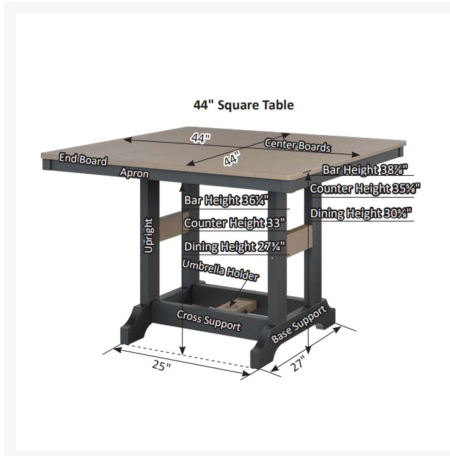

Short Description

Garden Classic 44" Square Dining Table - Hammered Top Finish GCHF0044D

Description

If you're looking for a low-maintenance, long-lasting patio dining set, the Garden Classic 44" Square Dining Table - Hammered Top Finish (GCHF0044D) by Berlin Gardens is for you! Garden Classic's traditional, craftsman look, eye-catching hammered top and versatile frame design give it a unique visual appeal, while sturdy, all-weather construction ensures lasting performance across the seasons. Whether you're looking for a refreshing pop of color, relaxing earth tones or minimalist basics for your next patio upgrade, this outdoor table collection is sure to impress at your next gathering. Constructed with PolyTuf™ and Seaboard® Lumber, two of the highest grades of poly lumber on the market, this piece is guaranteed to last. This table can accommodate up to 4 people. Note: Table base only available in solid color finishes (no two-tone, on-white finishes).

Includes

- One (1) Garden Classic 44" Square Dining Table GCHF0044D

Dimensions

- 44" W x 44" L x 30.375" H (78 lbs.)
- Under Table Clearance: 27.75"

Features

- Hammered finish tops made with Seaboard® marine-grade poly lumber (MGP)
- Poly Lumber is dense, durable and virtually maintenance free
- Built to withstand a range of climates, including hot sun, snowy winters, and strong coastal winds
- High Density Polyethylene (HDPE) lumber manufactured using 95% recycled plastic
- UV protectant and color infused into the lumber; no painting or waterproofing needed
- BPA free and Amish made in the USA
- Center table hole fits umbrellas up to 1.5" diameter; a matching composite cap covers the hole when an umbrella is not used
- Recommended umbrella size: 6' - 7.5' with a 50 lb. umbrella base
- Chrome-plated stainless steel fasteners and aluminum support pieces are corrosion resistant
- Frame is easy to clean; simply spray off with a hose
- Some assembly required