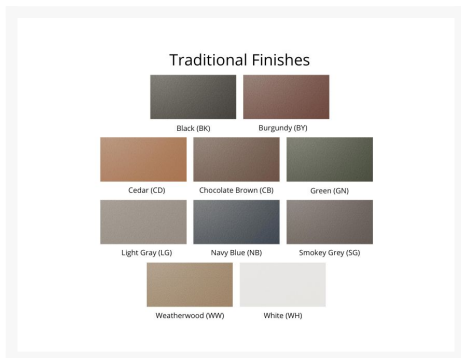

Short Description

Garden Classic 44" Square Dining Table - Hammered Top Finish GCHF0044D

Description

If you're looking for a low-maintenance, long-lasting patio dining set, the Garden Classic 44" Square Dining Table - Hammered Top Finish (GCHF0044D) by Berlin Gardens is for you! Garden Classic's traditional, craftsman look, eye-catching hammered top and versatile frame design give it a unique visual appeal, while sturdy, all-weather construction ensures lasting performance across the seasons. Whether you're looking for a refreshing pop of color, relaxing earth tones or minimalist basics for your next patio upgrade, this outdoor table collection is sure to impress at your next gathering. Constructed with PolyTuf™ and Seaboard® Lumber, two of the highest grades of poly lumber on the market, this piece is guaranteed to last. This table can accommodate up to 4 people. Note: Table base only available in solid color finishes (no two-tone, on-white finishes).