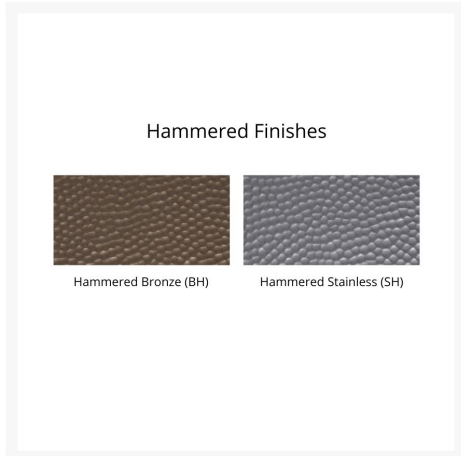

Short Description

Garden Classic 44" Square Dining Table - Hammered Top Finish GCHF0044D

Description

If you're looking for a low-maintenance, long-lasting patio dining set, the Garden Classic 44" Square Dining Table - Hammered Top Finish (GCHF0044D) by Berlin Gardens is for you! Garden Classic's traditional, craftsman look, eye-catching hammered top and versatile frame design give it a unique visual appeal, while sturdy, all-weather construction ensures lasting performance across the seasons. Whether you're looking for a refreshing pop of color, relaxing earth tones or minimalist basics for your next patio upgrade, this outdoor table collection is sure to impress at your next gathering. Constructed with PolyTuf™ and Seaboard® Lumber, two of the highest grades of poly lumber on the market, this piece is guaranteed to last. This table can accommodate up to 4 people. Note: Table base only available in solid color finishes (no two-tone, on-white finishes).

Includes

- One (1) Garden Classic 44" Square Dining Table GCHF0044D

Dimensions

- 44" W x 44" L x 30.375" H (78 lbs.)
- Under Table Clearance: 27.75"

Features

- Hammered finish tops made with Seaboard® marine-grade poly lumber (MGP)
- Poly Lumber is dense, durable and virtually maintenance free
- Built to withstand a range of climates, including hot sun, snowy winters, and strong coastal winds
- High Density Polyethylene (HDPE) lumber manufactured using 95% recycled plastic
- UV protectant and color infused into the lumber; no painting or waterproofing needed
- BPA free and Amish made in the USA
- Center table hole fits umbrellas up to 1.5" diameter; a matching composite cap covers the hole when an umbrella is not used
- Recommended umbrella size: 6' - 7.5' with a 50 lb. umbrella base
- Chrome-plated stainless steel fasteners and aluminum support pieces are corrosion resistant
- Frame is easy to clean; simply spray off with a hose
- Some assembly required