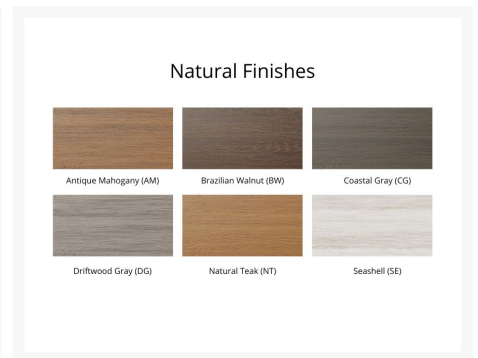

Product Images

GO GREEN WITH BERLIN GARDENS

Your Berlin Garden® Poly Lumber is made from just a handful of items with little or no waste to the environment. The durable and poly lumber is manufactured using 95% recycled content.

Short Description

Garden Classic 44" Square Dining Table - Hammered Top Finish GCHF0044D

Description

If you're looking for a low-maintenance, long-lasting patio dining set, the Garden Classic 44" Square Dining Table - Hammered Top Finish (GCHF0044D) by Berlin Gardens is for you! Garden Classic's traditional, craftsman look, eye-catching hammered top and versatile frame design give it a unique visual appeal, while sturdy, all-weather construction ensures lasting performance across the seasons. Whether you're looking for a refreshing pop of color, relaxing earth tones or minimalist basics for your next patio upgrade, this outdoor table collection is sure to impress at your next gathering. Constructed with PolyTuf™ and Seaboard® Lumber, two of the highest grades of poly lumber on the market, this piece is guaranteed to last. This table can accommodate up to 4 people. Note: Table base only available in solid color finishes (no two-tone, on-white finishes).