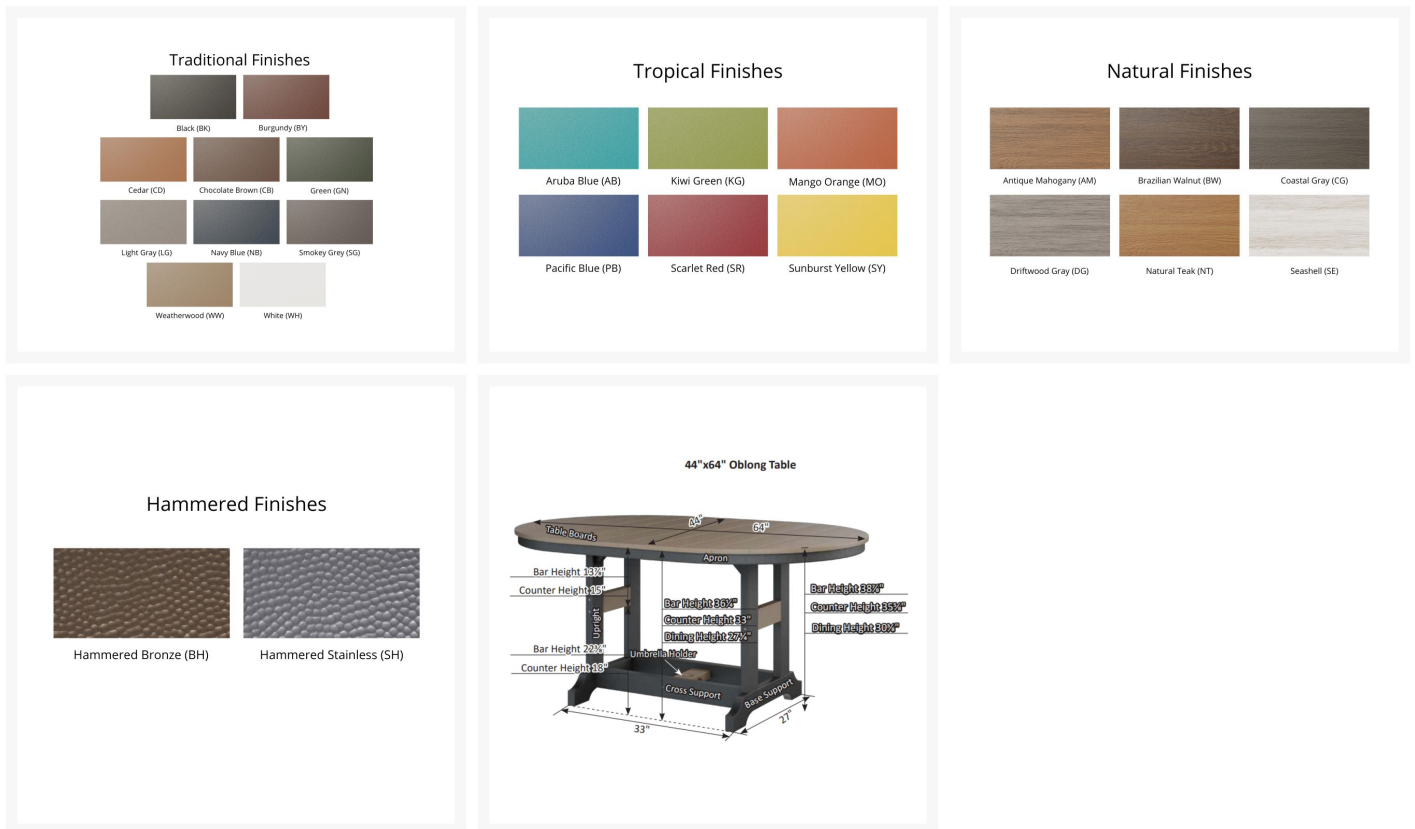

Product Images

Short Description

Garden Classic 44" x 64" Oblong Bar Table - Hammered Top Finish GCHF4464B

Description

If you're looking for a low-maintenance, long-lasting patio bar set, the Garden Classic 44" x 64" Oblong Bar Table - Hammered Top Finish (GCHF4464B) by Berlin Gardens is for you! Garden Classic's traditional, craftsman look, eye-catching hammered top and versatile frame design give it a unique visual appeal, while sturdy, all-weather construction ensures lasting performance across the seasons. Whether you're looking for a refreshing pop of color, relaxing earth tones or minimalist basics for your next patio upgrade, this outdoor table collection is sure to impress at your next gathering. Constructed with PolyTuf™ and Seaboard® Lumber, two of the highest grades of poly lumber on the market, this piece is guaranteed to last. This table can accommodate up to 6 people. Note: Table base only available in solid color finishes (no two-tone, on-white finishes).

Includes

- One (1) Garden Classic 44" x 64" Oblong Bar Table GCHF4464B

Dimensions

- 44" W x 64" L x 38.88" H (121 lbs.)
- Under Table Clearance: 36.25"

Features

- Hammered finish tops made with Seaboard® marine-grade poly lumber (MGP)
- Poly Lumber is dense, durable and virtually maintenance free
- Built to withstand a range of climates, including hot sun, snowy winters, and strong coastal winds
- High Density Polyethylene (HDPE) lumber manufactured using 95% recycled plastic
- UV protectant and color infused into the lumber; no painting or waterproofing needed
- BPA free and Amish made in the USA
- Center table hole fits umbrellas up to 1.5" diameter; a matching composite cap covers the hole when an umbrella is not used
- Recommended umbrella size: 9' with a 100 lb. umbrella base
- Chrome-plated stainless steel fasteners and aluminum support pieces are corrosion resistant
- Frame is easy to clean; simply spray off with a hose
- Some assembly required