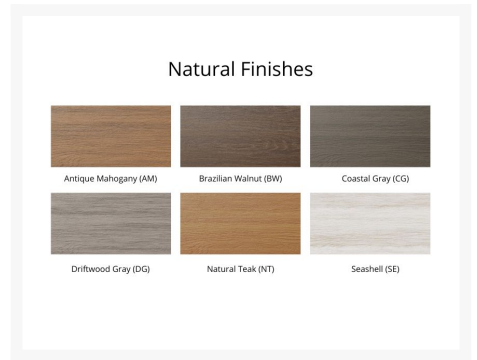

Product Images

Short Description

Garden Classic 44" x 64" Oblong Counter Table - Hammered Top Finish GCHF4464C

Description

If you're looking for a low-maintenance, long-lasting patio counter set, the Garden Classic 44" x 64" Oblong Counter Table - Hammered Top Finish (GCHF4464C) by Berlin Gardens is for you! Garden Classic's traditional, craftsman look, eye-catching hammered top and versatile frame design give it a unique visual appeal, while sturdy, all-weather construction ensures lasting performance across the seasons. Whether you're looking for a refreshing pop of color, relaxing earth tones or minimalist basics for your next patio upgrade, this outdoor table collection is sure to impress at your next gathering. Constructed with PolyTuf™ and Seaboard® Lumber, two of the highest grades of poly lumber on the market, this piece is guaranteed to last. This table can accommodate up to 6 people. Note: Table base only available in solid color finishes (no two-tone, on-white finishes).

Includes

- One (1) Garden Classic 44" x 64" Oblong Counter Table GCHF4464C

Dimensions

- 44" W x 64" L x 35.63" H (110 lbs.)
- Under Table Clearance: 33"

Features

- Hammered finish tops made with Seaboard® marine-grade poly lumber (MGP)
- Poly Lumber is dense, durable and virtually maintenance free
- Built to withstand a range of climates, including hot sun, snowy winters, and strong coastal winds
- High Density Polyethylene (HDPE) lumber manufactured using 95% recycled plastic
- UV protectant and color infused into the lumber; no painting or waterproofing needed
- BPA free and Amish made in the USA
- Center table hole fits umbrellas up to 1.5" diameter; a matching composite cap covers the hole when an umbrella is not used
- Recommended umbrella size: 9' with a 100 lb. umbrella base
- Chrome-plated stainless steel fasteners and aluminum support pieces are corrosion resistant
- Frame is easy to clean; simply spray off with a hose
- Some assembly required