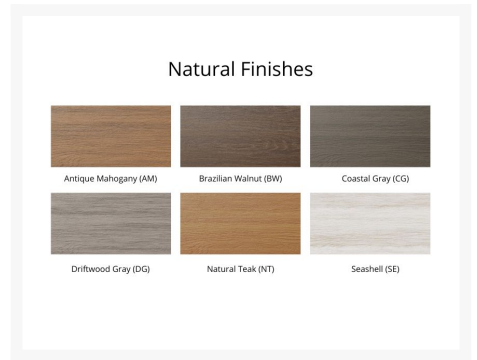

Product Images

GO GREEN WITH BERLIN GARDENS

Your Berlin Garden® Poly Lumber is made from just a handful to help with friends and family, and protect the environment. That's because our poly lumber is manufactured using 95% recycled content.

Short Description

Garden Classic 44" x 64" Oblong Dining Table - Hammered Top Finish GCHF4464D

Description

If you're looking for a low-maintenance, long-lasting patio dining set, the Garden Classic 44" x 64" Oblong Dining Table - Hammered Top Finish (GCHF4464D) by Berlin Gardens is for you! Garden Classic's traditional, craftsman look, eye-catching hammered top and versatile frame design give it a unique visual appeal, while sturdy, all-weather construction ensures lasting performance across the seasons. Whether you're looking for a refreshing pop of color, relaxing earth tones or minimalist basics for your next patio upgrade, this outdoor table collection is sure to impress at your next gathering. Constructed with PolyTuf™ and Seaboard® Lumber, two of the highest grades of poly lumber on the market, this piece is guaranteed to last. This table can accommodate up to 6 people. Note: Table base only available in solid color finishes (no two-tone, on-white finishes).