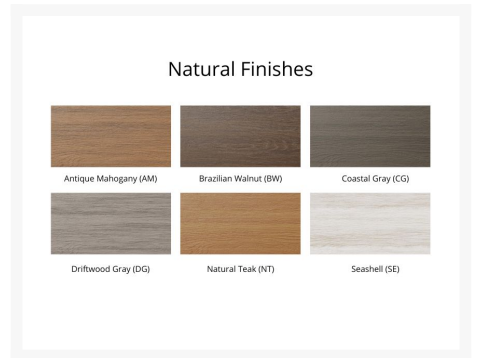

Product Images

Short Description

Garden Classic 48" Round Dining Table - Hammered Top Finish GCHF0048D

Description

If you're looking for a low-maintenance, long-lasting patio dining set, the Garden Classic 48" Round Dining Table - Hammered Top Finish (GCHF0048D) by Berlin Gardens is for you! Garden Classic's traditional, craftsman look, eye-catching hammered top and versatile frame design give it a unique visual appeal, while sturdy, all-weather construction ensures lasting performance across the seasons. Whether you're looking for a refreshing pop of color, relaxing earth tones or minimalist basics for your next patio upgrade, this outdoor table collection is sure to impress at your next gathering. Constructed with PolyTuf™ and Seaboard® Lumber, two of the highest grades of poly lumber on the market, this piece is guaranteed to last. This table can accommodate up to 4 people. Note: Table base only available in solid color finishes (no two-tone, on-white finishes).

Includes

- One (1) Garden Classic 48" Round Dining Table GCHF0048D

Dimensions

- 48" W x 48" L x 30.375" H (85 lbs.)
- Under Table Clearance: 27.75"

Features

- Hammered finish tops made with Seaboard® marine-grade poly lumber (MGP)
- Poly Lumber is dense, durable and virtually maintenance free
- Built to withstand a range of climates, including hot sun, snowy winters, and strong coastal winds
- High Density Polyethylene (HDPE) lumber manufactured using 95% recycled plastic
- UV protectant and color infused into the lumber; no painting or waterproofing needed
- BPA free and Amish made in the USA
- Center table hole fits umbrellas up to 1.5" diameter; a matching composite cap covers the hole when an umbrella is not used
- Recommended umbrella size: 6' - 7.5' with a 50 lb. umbrella base
- Chrome-plated stainless steel fasteners and aluminum support pieces are corrosion resistant
- Frame is easy to clean; simply spray off with a hose
- Some assembly required