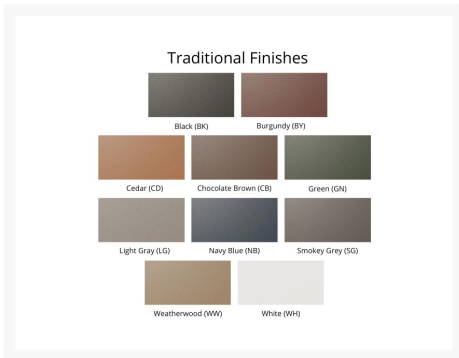

Product Images

Short Description

Garden Classic 48" Round Dining Table - Hammered Top Finish GCHF0048D

Description

If you're looking for a low-maintenance, long-lasting patio dining set, the Garden Classic 48" Round Dining Table - Hammered Top Finish (GCHF0048D) by Berlin Gardens is for you! Garden Classic's traditional, craftsman look, eye-catching hammered top and versatile frame design give it a unique visual appeal, while sturdy, all-weather construction ensures lasting performance across the seasons. Whether you're looking for a refreshing pop of color, relaxing earth tones or minimalist basics for your next patio upgrade, this outdoor table collection is sure to impress at your next gathering. Constructed with PolyTuf™ and Seaboard® Lumber, two of the highest grades of poly lumber on the market, this piece is guaranteed to last. This table can accommodate up to 4 people. Note: Table base only available in solid color finishes (no two-tone, on-white finishes).

Includes

- One (1) Garden Classic 48" Round Dining Table GCHF0048D

Dimensions

- 48" W x 48" L x 30.375" H (85 lbs.)
- Under Table Clearance: 27.75"

Features

- Hammered finish tops made with Seaboard® marine-grade poly lumber (MGP)
- Poly Lumber is dense, durable and virtually maintenance free
- Built to withstand a range of climates, including hot sun, snowy winters, and strong coastal winds
- High Density Polyethylene (HDPE) lumber manufactured using 95% recycled plastic
- UV protectant and color infused into the lumber; no painting or waterproofing needed
- BPA free and Amish made in the USA
- Center table hole fits umbrellas up to 1.5" diameter; a matching composite cap covers the hole when an umbrella is not used
- Recommended umbrella size: 6' - 7.5' with a 50 lb. umbrella base
- Chrome-plated stainless steel fasteners and aluminum support pieces are corrosion resistant
- Frame is easy to clean; simply spray off with a hose
- Some assembly required