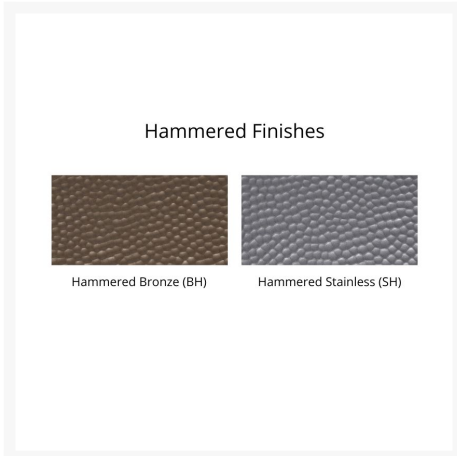

Product Images

Short Description

Garden Classic 38" Round Dining Table - Hammered Top Finish GCHF0038D

Description

If you're looking for a low-maintenance, long-lasting patio dining set, the Garden Classic 38" Round Dining Table - Hammered Top Finish (GCHF0038D) by Berlin Gardens is for you! Garden Classic's traditional, craftsman look, eye-catching hammered top and versatile frame design give it a unique visual appeal, while sturdy, all-weather construction ensures lasting performance across the seasons. Whether you're looking for a refreshing pop of color, relaxing earth tones or minimalist basics for your next patio upgrade, this outdoor table collection is sure to impress at your next gathering. Constructed with PolyTuf™ and Seaboard® Lumber, two of the highest grades of poly lumber on the market, this piece is guaranteed to last. This table can accommodate 4 people. Note: Table base only available in solid color finishes (no two-tone, on-white finishes).

Includes

- One (1) Garden Classic 38" Round Dining Table GCHF0038D

Dimensions

- 38" W x 38" L x 30.375" H (63 lbs.)
- Under Table Clearance: 27.75"

Features

- Hammered finish tops made with Seaboard® marine-grade poly lumber (MGP)
- Poly Lumber is dense, durable and virtually maintenance free
- Built to withstand a range of climates, including hot sun, snowy winters, and strong coastal winds
- High Density Polyethylene (HDPE) lumber manufactured using 95% recycled plastic
- UV protectant and color infused into the lumber; no painting or waterproofing needed
- BPA free and Amish made in the USA
- Center table hole fits umbrellas up to 1.5" diameter; a matching composite cap covers the hole when an umbrella is not used
- Recommended umbrella size: 5' - 6' with a 50 lb. umbrella base
- Chrome-plated stainless steel fasteners and aluminum support pieces are corrosion resistant
- Frame is easy to clean; simply spray off with a hose
- Some assembly required