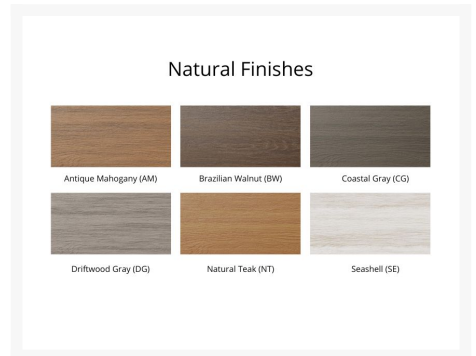

Product Images

Short Description

Garden Classic 38" Round Dining Table - Hammered Top Finish GCHF0038D

Description

If you're looking for a low-maintenance, long-lasting patio dining set, the Garden Classic 38" Round Dining Table - Hammered Top Finish (GCHF0038D) by Berlin Gardens is for you! Garden Classic's traditional, craftsman look, eye-catching hammered top and versatile frame design give it a unique visual appeal, while sturdy, all-weather construction ensures lasting performance across the seasons. Whether you're looking for a refreshing pop of color, relaxing earth tones or minimalist basics for your next patio upgrade, this outdoor table collection is sure to impress at your next gathering. Constructed with PolyTuf™ and Seaboard® Lumber, two of the highest grades of poly lumber on the market, this piece is guaranteed to last. This table can accommodate 4 people. Note: Table base only available in solid color finishes (no two-tone, on-white finishes).

Includes

- One (1) Garden Classic 38" Round Dining Table GCHF0038D

Dimensions

- 38" W x 38" L x 30.375" H (63 lbs.)
- Under Table Clearance: 27.75"

Features

- Hammered finish tops made with Seaboard® marine-grade poly lumber (MGP)
- Poly Lumber is dense, durable and virtually maintenance free
- Built to withstand a range of climates, including hot sun, snowy winters, and strong coastal winds
- High Density Polyethylene (HDPE) lumber manufactured using 95% recycled plastic
- UV protectant and color infused into the lumber; no painting or waterproofing needed
- BPA free and Amish made in the USA
- Center table hole fits umbrellas up to 1.5" diameter; a matching composite cap covers the hole when an umbrella is not used
- Recommended umbrella size: 5' - 6' with a 50 lb. umbrella base
- Chrome-plated stainless steel fasteners and aluminum support pieces are corrosion resistant
- Frame is easy to clean; simply spray off with a hose
- Some assembly required