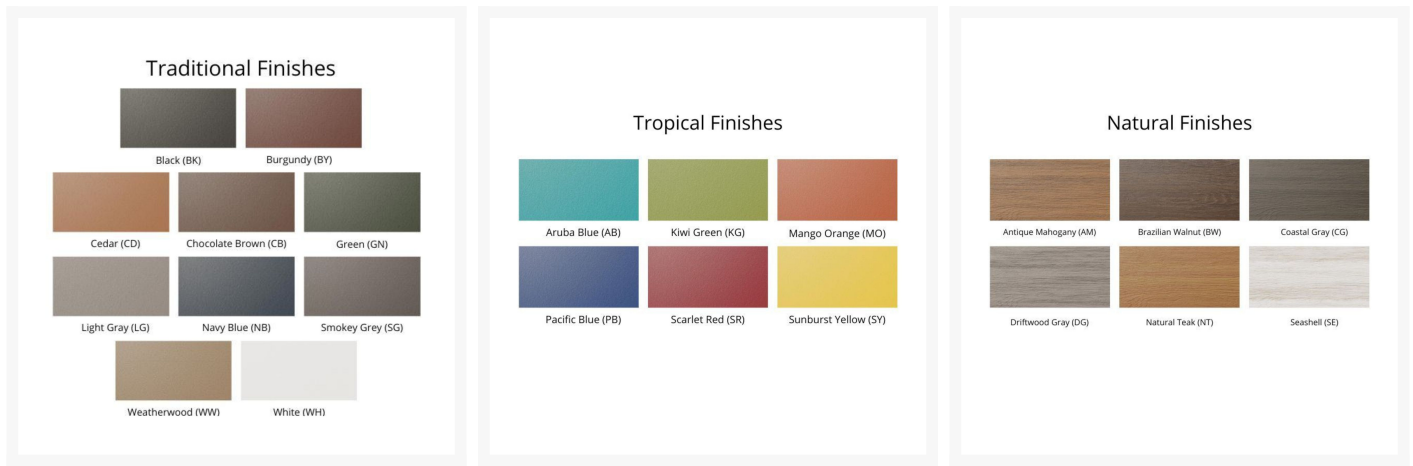

Short Description

Harbor 66" Counter Bench HB6623C

Description

If you're looking for a low-maintenance, long-lasting patio dining furniture, the Harbor 66" Counter Bench (HB6623C) by Berlin Gardens is for you! Harbor's clean, transitional look and versatile frame design give it a unique visual appeal, while sturdy, all-weather construction ensures lasting performance across the seasons. Whether you're looking for a refreshing pop of color, relaxing earth tones or minimalist basics for your next patio upgrade, this outdoor dining collection is sure to impress at your next gathering. Constructed with PolyTuf™ Lumber, one of the highest grades of poly lumber on the market, this piece is guaranteed to last.

Includes

- One (1) Harbor 66" Counter Bench HB6623C

Dimensions

- 14.75" W X 66" L X 22.5" H (48 lbs.)
- Seat Height (No Cushion): 22.5

Features

- PolyTuf™ Lumber is dense, durable and virtually maintenance free
- Unlike natural wood, poly lumber won't crack, fade or rot over time
- Built to withstand a range of climates, including hot sun, snowy winters, and strong coastal winds
- High Density Polyethylene (HDPE) lumber manufactured using 95% recycled plastic
- UV protectant and color infused into the lumber; no painting or waterproofing needed
- BPA free and Amish made in the USA
- Chrome-plated stainless steel fasteners and aluminum support pieces are corrosion resistant
- Frame is easy to clean; simply spray off with a hose
- Some assembly required

Warranty

The Berlin Gardens warranty covers manufacturing defects; normal wear and tear is not included. With a little