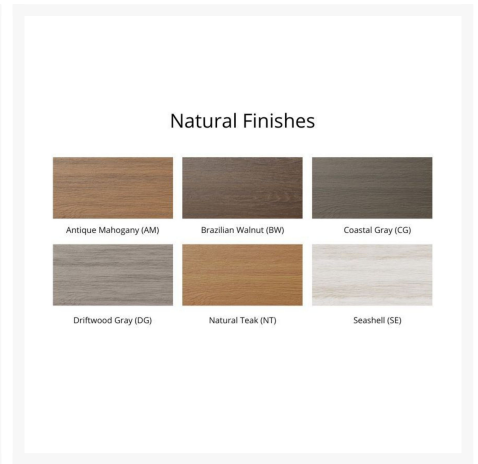

Product Images

Short Description

Harbor 66" Dining Bench HB6618D

Description

If you're looking for a low-maintenance, long-lasting patio dining furniture, the Harbor 66" Dining Bench (HB6618D) by Berlin Gardens is for you! Harbor's clean, transitional look and versatile frame design give it a unique visual appeal, while sturdy, all-weather construction ensures lasting performance across the seasons. Whether you're looking for a refreshing pop of color, relaxing earth tones or minimalist basics for your next patio upgrade, this outdoor dining collection is sure to impress at your next gathering. Constructed with PolyTuf™ Lumber, one of the highest grades of poly lumber on the market, this piece is guaranteed to last.

Includes

- One (1) Harbor 66" Dining Bench HB6618D

Dimensions

- 12.5" W X 66" L X 18" H (46 lbs.)
- Seat Height (No Cushion): 18"

Features

- PolyTuf™ Lumber is dense, durable and virtually maintenance free
- Unlike natural wood, poly lumber won't crack, fade or rot over time
- Built to withstand a range of climates, including hot sun, snowy winters, and strong coastal winds
- High Density Polyethylene (HDPE) lumber manufactured using 95% recycled plastic
- UV protectant and color infused into the lumber; no painting or waterproofing needed
- BPA free and Amish made in the USA
- Chrome-plated stainless steel fasteners and aluminum support pieces are corrosion resistant
- Frame is easy to clean; simply spray off with a hose
- Some assembly required