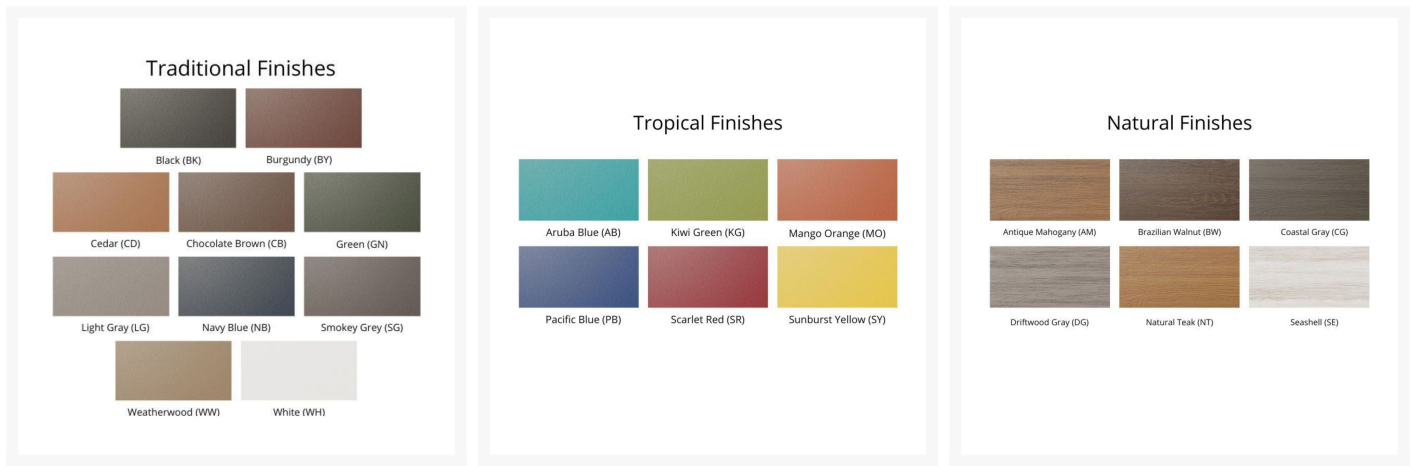

Product Images

Short Description

Harbor 44" Counter Bench HB4423C

Description

If you're looking for a low-maintenance, long-lasting patio dining furniture, the Harbor 44" Counter Bench (HB4423C) by Berlin Gardens is for you! Harbor's clean, transitional look and versatile frame design give it a unique visual appeal, while sturdy, all-weather construction ensures lasting performance across the seasons. Whether you're looking for a refreshing pop of color, relaxing earth tones or minimalist basics for your next patio upgrade, this outdoor dining collection is sure to impress at your next gathering. Constructed with PolyTuf™ Lumber, one of the highest grades of poly lumber on the market, this piece is guaranteed to last.

Includes

- One (1) Harbor 44" Counter Bench HB4423C

Dimensions

- 14.75" W X 44" L X 22.5" H (32 lbs.)
- Seat Height (No Cushion): 22.5

Features

- PolyTuf™ Lumber is dense, durable and virtually maintenance free
- Unlike natural wood, poly lumber won't crack, fade or rot over time
- Built to withstand a range of climates, including hot sun, snowy winters, and strong coastal winds
- High Density Polyethylene (HDPE) lumber manufactured using 95% recycled plastic
- UV protectant and color infused into the lumber; no painting or waterproofing needed
- BPA free and Amish made in the USA
- Chrome-plated stainless steel fasteners and aluminum support pieces are corrosion resistant
- Frame is easy to clean; simply spray off with a hose
- Some assembly required