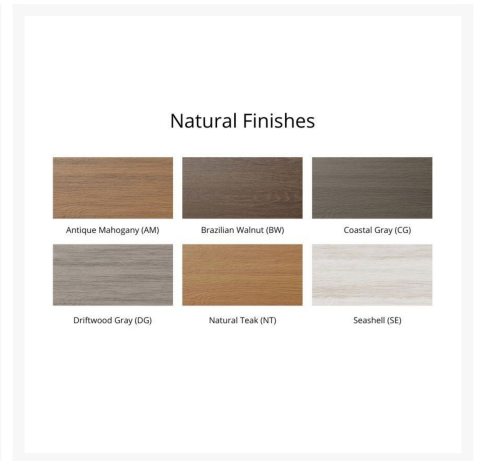

Product Images

Short Description

Harbor 44" Dining Bench HB4418D

Description

If you're looking for a low-maintenance, long-lasting patio dining furniture, the Harbor 44" Dining Bench (HB4418D) by Berlin Gardens is for you! Harbor's clean, transitional look and versatile frame design give it a unique visual appeal, while sturdy, all-weather construction ensures lasting performance across the seasons. Whether you're looking for a refreshing pop of color, relaxing earth tones or minimalist basics for your next patio upgrade, this outdoor dining collection is sure to impress at your next gathering. Constructed with PolyTuf™ Lumber, one of the highest grades of poly lumber on the market, this piece is guaranteed to last.

Includes

- One (1) Harbor 44" Dining Bench HB4418D

Dimensions

- 12.5" W X 44" L X 18" H (31 lbs.)
- Seat Height (No Cushion): 18"

Features

- PolyTuf™ Lumber is dense, durable and virtually maintenance free
- Unlike natural wood, poly lumber won't crack, fade or rot over time
- Built to withstand a range of climates, including hot sun, snowy winters, and strong coastal winds
- High Density Polyethylene (HDPE) lumber manufactured using 95% recycled plastic
- UV protectant and color infused into the lumber; no painting or waterproofing needed
- BPA free and Amish made in the USA
- Chrome-plated stainless steel fasteners and aluminum support pieces are corrosion resistant
- Frame is easy to clean; simply spray off with a hose
- Some assembly required