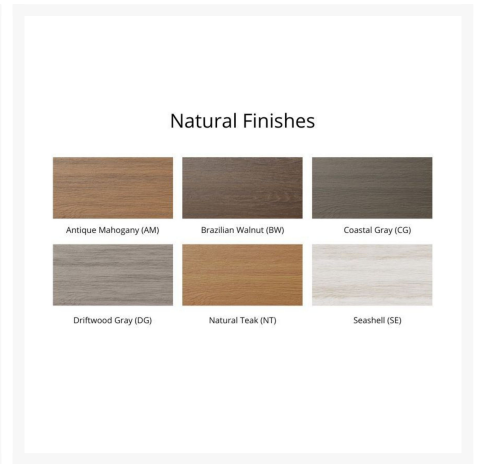

Short Description

Harbor 44" X 96" Rectangular Counter Table HRT4496C

Description

If you're looking for a low-maintenance, long-lasting patio counter set, the Harbor 44" X 96" Rectangular Counter Table (HRT4496C) by Berlin Gardens is for you! Harbor's clean, transitional look and versatile frame design give it a unique visual appeal, while sturdy, all-weather construction ensures lasting performance across the seasons. Whether you're looking for a refreshing pop of color, relaxing earth tones or minimalist basics for your next patio upgrade, this outdoor table collection is sure to impress at your next gathering. Constructed with PolyTuf™ Lumber, one of the highest grades of poly lumber on the market, this piece is guaranteed to last. This table can accommodate up to people.

Includes

- One (1) Harbor 44" X 96" Rectangular Counter Table HRT4496C

Dimensions

- 44" W x 98.75" L x 35.63" H (171 lbs.)
- Under Table Clearance: 33"