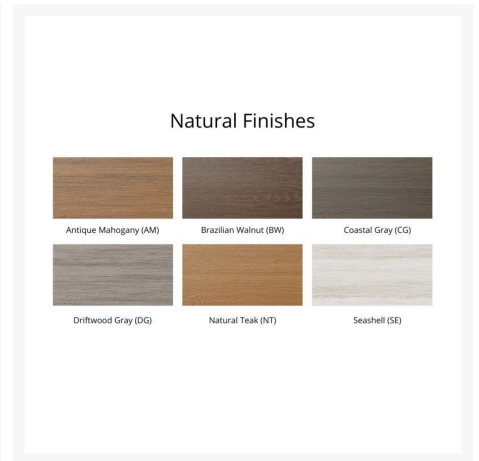

Product Images

Short Description

Harbor 44" X 96" Rectangular Dining Table HRT4496D

Description

If you're looking for a low-maintenance, long-lasting patio dining set, the Harbor 44" X 96" Rectangular Dining Table (HRT4496D) by Berlin Gardens is for you! Harbor's clean, transitional look and versatile frame design give it a unique visual appeal, while sturdy, all-weather construction ensures lasting performance across the seasons. Whether you're looking for a refreshing pop of color, relaxing earth tones or minimalist basics for your next patio upgrade, this outdoor table collection is sure to impress at your next gathering. Constructed with PolyTuf™ Lumber, one of the highest grades of poly lumber on the market, this piece is guaranteed to last. This table can accommodate up to people.

Includes

- One (1) Harbor 44" X 96" Rectangular Dining Table HRT4496D

Dimensions

- 44" W x 98.75" L x 30.375" H (157 lbs.)
- Under Table Clearance: 27.75"

Features

- PolyTuf™ Lumber is dense, durable and virtually maintenance free
- Unlike natural wood, poly lumber won't crack, fade or rot over time
- Built to withstand a range of climates, including hot sun, snowy winters, and strong coastal winds
- High Density Polyethylene (HDPE) lumber manufactured using 95% recycled plastic
- UV protectant and color infused into the lumber; no painting or waterproofing needed
- BPA free and Amish made in the USA
- Center table hole fits umbrellas up to 1.5" diameter; a matching composite cap covers the hole when an umbrella is not used
- Recommended umbrella size: 8' x 10' or 8' x 11' with a 100 lb. umbrella base
- Chrome-plated stainless steel fasteners and aluminum support pieces are corrosion resistant
- Frame is easy to clean; simply spray off with a hose
- Some assembly required