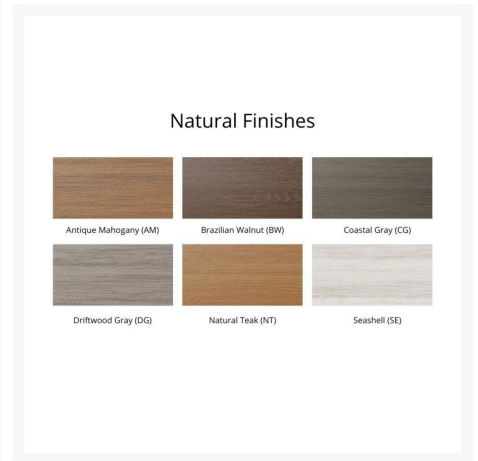

Product Images

Short Description

Harbor 48" Round Counter Table HRT0048C

Description

If you're looking for a low-maintenance, long-lasting patio counter set, the Harbor 48" Round Counter Table (HRT0048C) by Berlin Gardens is for you! Harbor's clean, transitional look and versatile frame design give it a unique visual appeal, while sturdy, all-weather construction ensures lasting performance across the seasons. Whether you're looking for a refreshing pop of color, relaxing earth tones or minimalist basics for your next patio upgrade, this outdoor table collection is sure to impress at your next gathering. Constructed with PolyTuf™ Lumber, one of the highest grades of poly lumber on the market, this piece is guaranteed to last. This table can accommodate up to 4 people.

Includes

- One (1) Harbor 48" Round Counter Table HRT0048C

Dimensions

- 48" W x 48" L x 35.63" H (78 lbs.)
- Under Table Clearance: 33"

Features

- PolyTuf™ Lumber is dense, durable and virtually maintenance free
- Unlike natural wood, poly lumber won't crack, fade or rot over time
- Built to withstand a range of climates, including hot sun, snowy winters, and strong coastal winds
- High Density Polyethylene (HDPE) lumber manufactured using 95% recycled plastic
- UV protectant and color infused into the lumber; no painting or waterproofing needed
- BPA free and Amish made in the USA
- Center table hole fits umbrellas up to 1.5" diameter; a matching composite cap covers the hole when an umbrella is not used
- Recommended umbrella size: 6' - 7.5' with a 50 lb. umbrella base
- Chrome-plated stainless steel fasteners and aluminum support pieces are corrosion resistant
- Frame is easy to clean; simply spray off with a hose
- Some assembly required