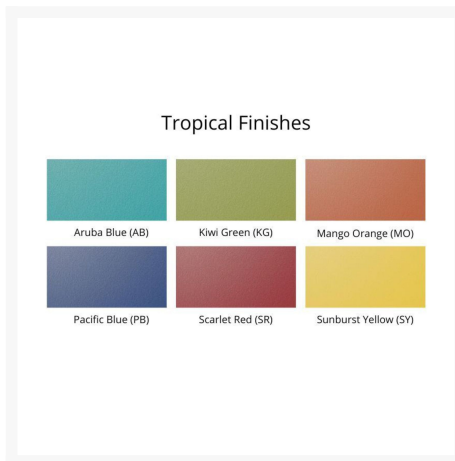

## Short Description

Harbor 48" Round Dining Table HRT0048D