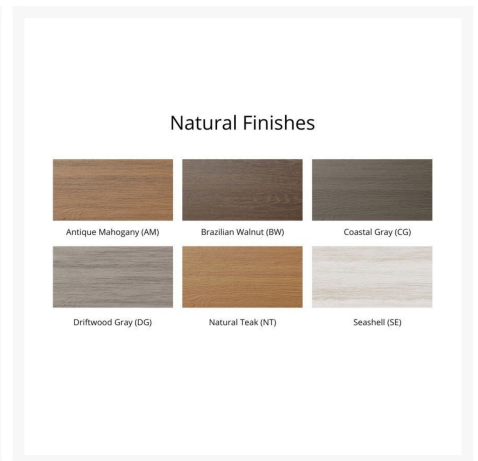

Short Description

Harbor 48" Round Dining Table HRT0048D

Description

If you're looking for a low-maintenance, long-lasting patio dining set, the Harbor 48" Round Dining Table (HRT0048D) by Berlin Gardens is for you! Harbor's clean, transitional look and versatile frame design give it a unique visual appeal, while sturdy, all-weather construction ensures lasting performance across the seasons. Whether you're looking for a refreshing pop of color, relaxing earth tones or minimalist basics for your next patio upgrade, this outdoor table collection is sure to impress at your next gathering. Constructed with PolyTuf™ Lumber, one of the highest grades of poly lumber on the market, this piece is guaranteed to last. This table can accommodate up to 4 people.

Includes

- One (1) Harbor 48" Round Dining Table HRT0048D

Dimensions

- 48" W x 48" L x 30.375" H (70 lbs.)
- Under Table Clearance: 27.75"