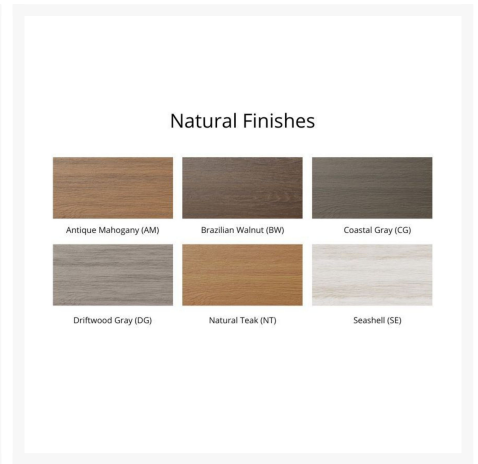

Product Images

Short Description

Harbor 44" X 72" Rectangular Dining Table HRT4472D

Description

If you're looking for a low-maintenance, long-lasting patio dining set, the Harbor 44" X 72" Rectangular Dining Table (HRT4472D) by Berlin Gardens is for you! Harbor's clean, transitional look and versatile frame design give it a unique visual appeal, while sturdy, all-weather construction ensures lasting performance across the seasons. Whether you're looking for a refreshing pop of color, relaxing earth tones or minimalist basics for your next patio upgrade, this outdoor table collection is sure to impress at your next gathering. Constructed with PolyTuf™ Lumber, one of the highest grades of poly lumber on the market, this piece is guaranteed to last. This table can accommodate up to 6 people.

Includes

- One (1) Harbor 44" X 72" Rectangular Dining Table HRT4472D

Dimensions

- 44" W x 72" L x 30.375" H (120 lbs.)
- Under Table Clearance: 27.75"

Features

- PolyTuf™ Lumber is dense, durable and virtually maintenance free
- Unlike natural wood, poly lumber won't crack, fade or rot over time
- Built to withstand a range of climates, including hot sun, snowy winters, and strong coastal winds
- High Density Polyethylene (HDPE) lumber manufactured using 95% recycled plastic
- UV protectant and color infused into the lumber; no painting or waterproofing needed
- BPA free and Amish made in the USA
- Center table hole fits umbrellas up to 1.5" diameter; a matching composite cap covers the hole when an umbrella is not used
- Recommended umbrella size: 8' x 10' or 11' with a 100 lb. umbrella base
- Chrome-plated stainless steel fasteners and aluminum support pieces are corrosion resistant
- Frame is easy to clean; simply spray off with a hose
- Some assembly required