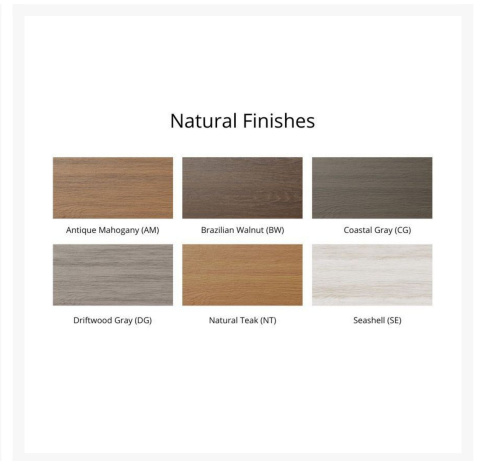

Product Images

Short Description

Harbor 33" X 66" Rectangular Counter Table HRT3366C

Description

If you're looking for a low-maintenance, long-lasting patio counter set, the Harbor 33" X 66" Rectangular Counter Table (HRT3366C) by Berlin Gardens is for you! Harbor's clean, transitional look and versatile frame design give it a unique visual appeal, while sturdy, all-weather construction ensures lasting performance across the seasons. Whether you're looking for a refreshing pop of color, relaxing earth tones or minimalist basics for your next patio upgrade, this outdoor table collection is sure to impress at your next gathering. Constructed with PolyTuf™ Lumber, one of the highest grades of poly lumber on the market, this piece is guaranteed to last. This table can accommodate up to 6 people.

Includes

- One (1) Harbor 33" X 66" Rectangular Counter Table HRT3366C

Dimensions

- 33" W x 66" L x 35.63" H (98 lbs.)
- Under Table Clearance: 33"

Features

- PolyTuf™ Lumber is dense, durable and virtually maintenance free
- Unlike natural wood, poly lumber won't crack, fade or rot over time
- Built to withstand a range of climates, including hot sun, snowy winters, and strong coastal winds
- High Density Polyethylene (HDPE) lumber manufactured using 95% recycled plastic
- UV protectant and color infused into the lumber; no painting or waterproofing needed
- BPA free and Amish made in the USA
- Center table hole fits umbrellas up to 1.5" diameter; a matching composite cap covers the hole when an umbrella is not used
- Recommended umbrella size: 9' with a 100 lb. umbrella base
- Chrome-plated stainless steel fasteners and aluminum support pieces are corrosion resistant
- Frame is easy to clean; simply spray off with a hose
- Some assembly required