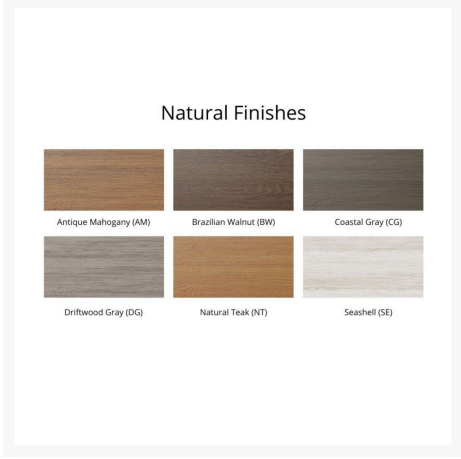

Product Images

Short Description

Harbor 33" X 66" Rectangular Dining Table HRT3366D

Description

If you're looking for a low-maintenance, long-lasting patio dining set, the Harbor 33" X 66" Rectangular Dining Table (HRT3366D) by Berlin Gardens is for you! Harbor's clean, transitional look and versatile frame design give it a unique visual appeal, while sturdy, all-weather construction ensures lasting performance across the seasons. Whether you're looking for a refreshing pop of color, relaxing earth tones or minimalist basics for your next patio upgrade, this outdoor table collection is sure to impress at your next gathering. Constructed with PolyTuf™ Lumber, one of the highest grades of poly lumber on the market, this piece is guaranteed to last. This table can accommodate up to 6 people.

Includes

- One (1) Harbor 33" X 66" Rectangular Dining Table HRT3366D

Dimensions

- 33" W x 66" L x 30.375" H (89 lbs.)
- Under Table Clearance: 27.75"

Features

- PolyTuf™ Lumber is dense, durable and virtually maintenance free
- Unlike natural wood, poly lumber won't crack, fade or rot over time
- Built to withstand a range of climates, including hot sun, snowy winters, and strong coastal winds
- High Density Polyethylene (HDPE) lumber manufactured using 95% recycled plastic
- UV protectant and color infused into the lumber; no painting or waterproofing needed
- BPA free and Amish made in the USA
- Center table hole fits umbrellas up to 1.5" diameter; a matching composite cap covers the hole when an umbrella is not used
- Recommended umbrella size: 9' with a 100 lb. umbrella base
- Chrome-plated stainless steel fasteners and aluminum support pieces are corrosion resistant
- Frame is easy to clean; simply spray off with a hose
- Some assembly required