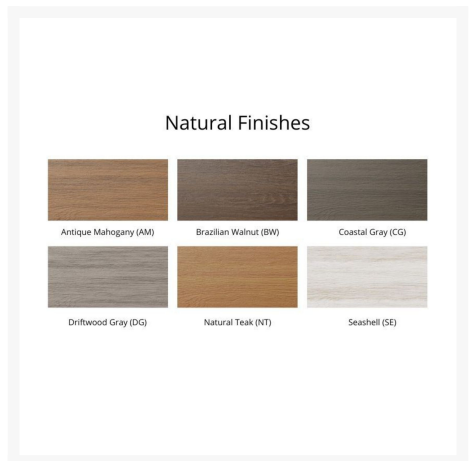

Product Images

Short Description

Harbor 44" X 64" Oblong Counter Table HOT4464C

Description

If you're looking for a low-maintenance, long-lasting patio counter set, the Harbor 44" X 64" Oblong Counter Table (HOT4464C) by Berlin Gardens is for you! Harbor's clean, transitional look and versatile frame design give it a unique visual appeal, while sturdy, all-weather construction ensures lasting performance across the seasons. Whether you're looking for a refreshing pop of color, relaxing earth tones or minimalist basics for your next patio upgrade, this outdoor table collection is sure to impress at your next gathering. Constructed with PolyTuf™ Lumber, one of the highest grades of poly lumber on the market, this piece is guaranteed to last. This table can accommodate up to 6 people.

Includes

- One (1) Harbor 44" X 64" Oblong Counter Table HOT4464C

Dimensions

- 44" W x 64" L x 35.63" H (102 lbs.)
- Under Table Clearance: 33"

Features

- PolyTuf™ Lumber is dense, durable and virtually maintenance free
- Unlike natural wood, poly lumber won't crack, fade or rot over time
- Built to withstand a range of climates, including hot sun, snowy winters, and strong coastal winds
- High Density Polyethylene (HDPE) lumber manufactured using 95% recycled plastic
- UV protectant and color infused into the lumber; no painting or waterproofing needed
- BPA free and Amish made in the USA
- Center table hole fits umbrellas up to 1.5" diameter; a matching composite cap covers the hole when an umbrella is not used
- Recommended umbrella size: 9' with a 100 lb. umbrella base
- Chrome-plated stainless steel fasteners and aluminum support pieces are corrosion resistant
- Frame is easy to clean; simply spray off with a hose
- Some assembly required