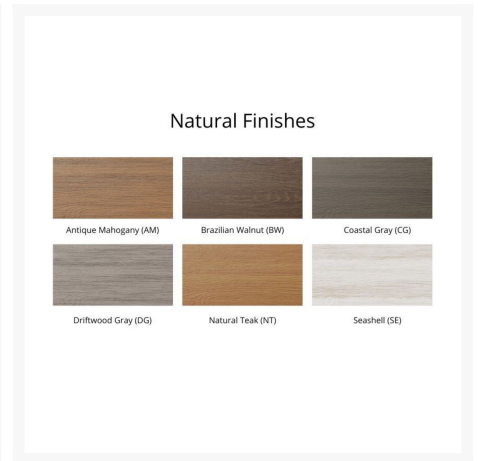

Product Images

Short Description

Harbor 44" X 64" Oblong Dining Table HOT4464D

Description

If you're looking for a low-maintenance, long-lasting patio dining set, the Harbor 44" X 64" Oblong Dining Table (HOT4464D) by Berlin Gardens is for you! Harbor's clean, transitional look and versatile frame design give it a unique visual appeal, while sturdy, all-weather construction ensures lasting performance across the seasons. Whether you're looking for a refreshing pop of color, relaxing earth tones or minimalist basics for your next patio upgrade, this outdoor table collection is sure to impress at your next gathering. Constructed with PolyTuf™ Lumber, one of the highest grades of poly lumber on the market, this piece is guaranteed to last. This table can accommodate up to 6 people.

Includes

- One (1) Harbor 44" X 64" Oblong Dining Table HOT4464D

Dimensions

- 44" W x 64" L x 30.375" H (93 lbs.)
- Under Table Clearance: 27.75"

Features

- PolyTuf™ Lumber is dense, durable and virtually maintenance free
- Unlike natural wood, poly lumber won't crack, fade or rot over time
- Built to withstand a range of climates, including hot sun, snowy winters, and strong coastal winds
- High Density Polyethylene (HDPE) lumber manufactured using 95% recycled plastic
- UV protectant and color infused into the lumber; no painting or waterproofing needed
- BPA free and Amish made in the USA
- Center table hole fits umbrellas up to 1.5" diameter; a matching composite cap covers the hole when an umbrella is not used
- Recommended umbrella size: 9' with a 100 lb. umbrella base
- Chrome-plated stainless steel fasteners and aluminum support pieces are corrosion resistant
- Frame is easy to clean; simply spray off with a hose
- Some assembly required