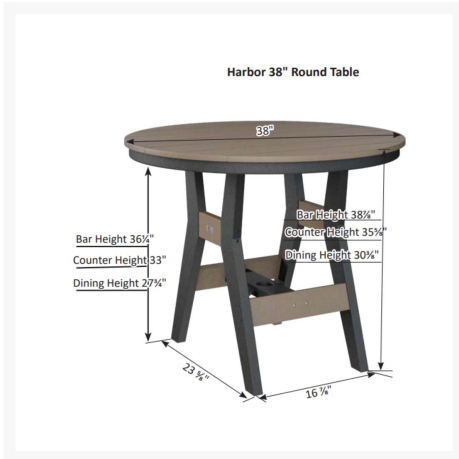

Product Images

Short Description

Harbor 38" Round Counter Table HRT0038C

Description

If you're looking for a low-maintenance, long-lasting patio counter set, the Harbor 38" Round Counter Table (HRT0038C) by Berlin Gardens is for you! Harbor's clean, transitional look and versatile frame design give it a unique visual appeal, while sturdy, all-weather construction ensures lasting performance across the seasons. Whether you're looking for a refreshing pop of color, relaxing earth tones or minimalist basics for your next patio upgrade, this outdoor table collection is sure to impress at your next gathering. Constructed with PolyTuf™ Lumber, one of the highest grades of poly lumber on the market, this piece is guaranteed to last. This table can accommodate up to 4 people.

Includes

- One (1) Harbor 38" Round Counter Table HRT0038C

Dimensions

- 38" W x 38" L x 35.63" H (57 lbs.)
- Under Table Clearance: 33"

Features

- PolyTuf™ Lumber is dense, durable and virtually maintenance free
- Unlike natural wood, poly lumber won't crack, fade or rot over time
- Built to withstand a range of climates, including hot sun, snowy winters, and strong coastal winds
- High Density Polyethylene (HDPE) lumber manufactured using 95% recycled plastic
- UV protectant and color infused into the lumber; no painting or waterproofing needed
- BPA free and Amish made in the USA
- Center table hole fits umbrellas up to 1.5" diameter; a matching composite cap covers the hole when an umbrella is not used
- Recommended umbrella size: 5' - 6' with a 50 lb. umbrella base
- Chrome-plated stainless steel fasteners and aluminum support pieces are corrosion resistant
- Frame is easy to clean; simply spray off with a hose
- Some assembly required