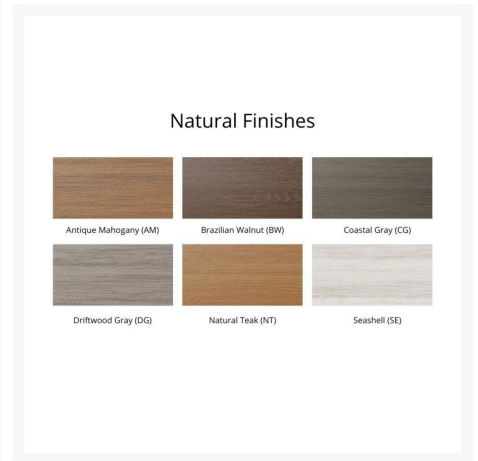

Product Images

Short Description

Harbor 38" Round Counter Table HRT0038C

Description

If you're looking for a low-maintenance, long-lasting patio counter set, the Harbor 38" Round Counter Table (HRT0038C) by Berlin Gardens is for you! Harbor's clean, transitional look and versatile frame design give it a unique visual appeal, while sturdy, all-weather construction ensures lasting performance across the seasons. Whether you're looking for a refreshing pop of color, relaxing earth tones or minimalist basics for your next patio upgrade, this outdoor table collection is sure to impress at your next gathering. Constructed with PolyTuf™ Lumber, one of the highest grades of poly lumber on the market, this piece is guaranteed to last. This table can accommodate up to 4 people.

Includes

- One (1) Harbor 38" Round Counter Table HRT0038C

Dimensions

- 38" W x 38" L x 35.63" H (57 lbs.)
- Under Table Clearance: 33"

Features

- PolyTuf™ Lumber is dense, durable and virtually maintenance free
- Unlike natural wood, poly lumber won't crack, fade or rot over time
- Built to withstand a range of climates, including hot sun, snowy winters, and strong coastal winds
- High Density Polyethylene (HDPE) lumber manufactured using 95% recycled plastic
- UV protectant and color infused into the lumber; no painting or waterproofing needed
- BPA free and Amish made in the USA
- Center table hole fits umbrellas up to 1.5" diameter; a matching composite cap covers the hole when an umbrella is not used
- Recommended umbrella size: 5' - 6' with a 50 lb. umbrella base
- Chrome-plated stainless steel fasteners and aluminum support pieces are corrosion resistant
- Frame is easy to clean; simply spray off with a hose
- Some assembly required