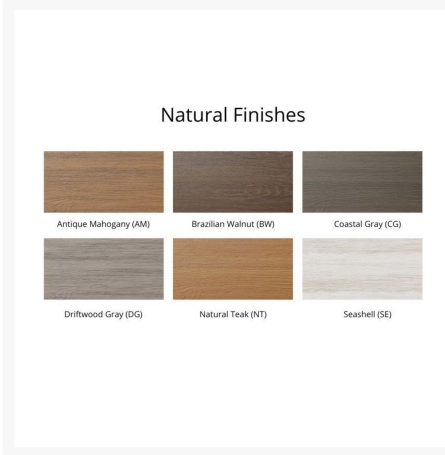

Short Description

Harbor 38" Round Dining Table HRT0038D

Description

If you're looking for a low-maintenance, long-lasting patio dining set, the Harbor 38" Round Dining Table (HRT0038D) by Berlin Gardens is for you! Harbor's clean, transitional look and versatile frame design give it a unique visual appeal, while sturdy, all-weather construction ensures lasting performance across the seasons. Whether you're looking for a refreshing pop of color, relaxing earth tones or minimalist basics for your next patio upgrade, this outdoor table collection is sure to impress at your next gathering. Constructed with PolyTuf™ Lumber, one of the highest grades of poly lumber on the market, this piece is guaranteed to last. This table can accommodate up to 4 people.

Includes

- One (1) Harbor 38" Round Dining Table HRT0038D

Dimensions

- 38" W x 38" L x 30.375" H (50 lbs.)
- Under Table Clearance: 27.75"