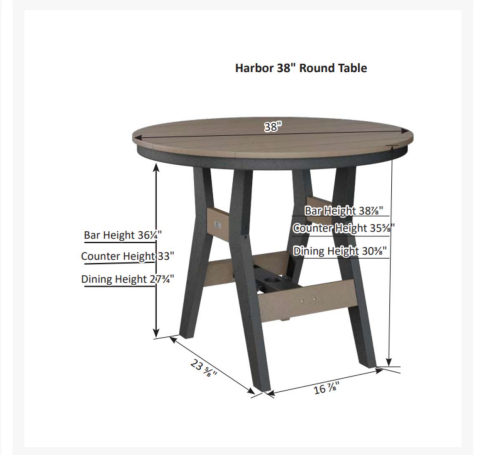

## Short Description

Harbor 38" Round Dining Table HRT0038D

## Description

If you're looking for a low-maintenance, long-lasting patio dining set, the Harbor 38" Round Dining Table (HRT0038D) by Berlin Gardens is for you! Harbor's clean, transitional look and versatile frame design give it a unique visual appeal, while sturdy, all-weather construction ensures lasting performance across the seasons. Whether you're looking for a refreshing pop of color, relaxing earth tones or minimalist basics for your next patio upgrade, this outdoor table collection is sure to impress at your next gathering. Constructed with PolyTuf™ Lumber, one of the highest grades of poly lumber on the market, this piece is guaranteed to last. This table can accommodate up to 4 people.

Includes

- One (1) Harbor 38" Round Dining Table HRT0038D

Dimensions

- 38" W x 38" L x 30.375" H (50 lbs.)
- Under Table Clearance: 27.75"