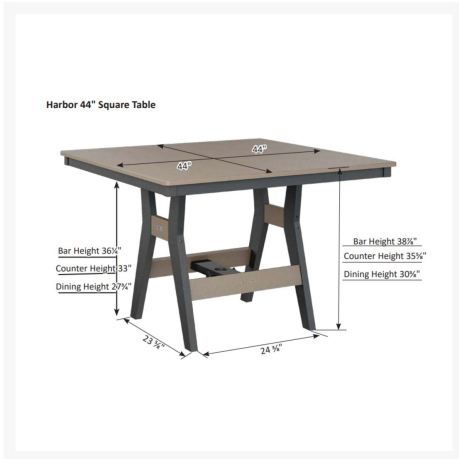

Product Images

Short Description

Harbor 44" Square Dining Table HST0044D

Description

If you're looking for a low-maintenance, long-lasting patio dining set, the Harbor 44" Square Dining Table (HST0044D) by Berlin Gardens is for you! Harbor's clean, transitional look and versatile frame design give it a unique visual appeal, while sturdy, all-weather construction ensures lasting performance across the seasons. Whether you're looking for a refreshing pop of color, relaxing earth tones or minimalist basics for your next patio upgrade, this outdoor table collection is sure to impress at your next gathering. Constructed with PolyTuf™ Lumber, one of the highest grades of poly lumber on the market, this piece is guaranteed to last. This table can accommodate up to 4 people.

Includes

- One (1) Harbor 44" Square Dining Table HST0044D

Dimensions

- 44" W x 44" L x 30.375" H (74 lbs.)
- Under Table Clearance: 27.75"

Features

- PolyTuf™ Lumber is dense, durable and virtually maintenance free
- Unlike natural wood, poly lumber won't crack, fade or rot over time
- Built to withstand a range of climates, including hot sun, snowy winters, and strong coastal winds
- High Density Polyethylene (HDPE) lumber manufactured using 95% recycled plastic
- UV protectant and color infused into the lumber; no painting or waterproofing needed
- BPA free and Amish made in the USA
- Center table hole fits umbrellas up to 1.5" diameter; a matching composite cap covers the hole when an umbrella is not used
- Recommended umbrella size: 6' - 7.5' with a 50 lb. umbrella base
- Chrome-plated stainless steel fasteners and aluminum support pieces are corrosion resistant
- Frame is easy to clean; simply spray off with a hose
- Some assembly required