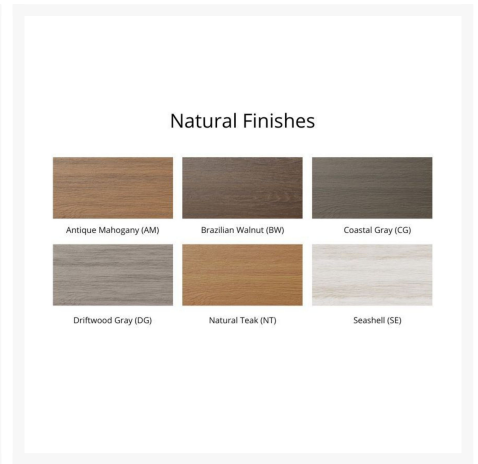

Product Images

Short Description

Harbor 28" Square Counter Table HST0028C

Description

If you're looking for a low-maintenance, long-lasting patio counter set, the Harbor 28" Square Counter Table (HST0028C) by Berlin Gardens is for you! Harbor's clean, transitional look and versatile frame design give it a unique visual appeal, while sturdy, all-weather construction ensures lasting performance across the seasons. Whether you're looking for a refreshing pop of color, relaxing earth tones or minimalist basics for your next patio upgrade, this outdoor table collection is sure to impress at your next gathering. Constructed with PolyTuf™ Lumber, one of the highest grades of poly lumber on the market, this piece is guaranteed to last. This table can accommodate 2 people.

Includes

- One (1) Harbor 28" Square Counter Table HST0028C

Dimensions

- 28" W x 28" L x 35.63" H (46 lbs.)
- Under Table Clearance: 33"

Features

- PolyTuf™ Lumber is dense, durable and virtually maintenance free
- Unlike natural wood, poly lumber won't crack, fade or rot over time
- Built to withstand a range of climates, including hot sun, snowy winters, and strong coastal winds
- High Density Polyethylene (HDPE) lumber manufactured using 95% recycled plastic
- UV protectant and color infused into the lumber; no painting or waterproofing needed
- BPA free and Amish made in the USA
- Center table hole fits umbrellas up to 1.5" diameter; a matching composite cap covers the hole when an umbrella is not used
- Recommended umbrella size: 5' - 6' with a 50 lb. umbrella base
- Chrome-plated stainless steel fasteners and aluminum support pieces are corrosion resistant
- Frame is easy to clean; simply spray off with a hose
- Some assembly required