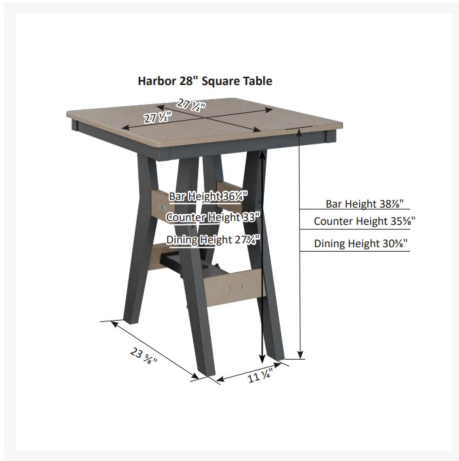

Product Images

Short Description

Harbor 28" Square Counter Table HST0028C

Description

If you're looking for a low-maintenance, long-lasting patio counter set, the Harbor 28" Square Counter Table (HST0028C) by Berlin Gardens is for you! Harbor's clean, transitional look and versatile frame design give it a unique visual appeal, while sturdy, all-weather construction ensures lasting performance across the seasons. Whether you're looking for a refreshing pop of color, relaxing earth tones or minimalist basics for your next patio upgrade, this outdoor table collection is sure to impress at your next gathering. Constructed with PolyTuf™ Lumber, one of the highest grades of poly lumber on the market, this piece is guaranteed to last. This table can accommodate 2 people.

Includes

- One (1) Harbor 28" Square Counter Table HST0028C

Dimensions

- 28" W x 28" L x 35.63" H (46 lbs.)
- Under Table Clearance: 33"

Features

- PolyTuf™ Lumber is dense, durable and virtually maintenance free
- Unlike natural wood, poly lumber won't crack, fade or rot over time
- Built to withstand a range of climates, including hot sun, snowy winters, and strong coastal winds
- High Density Polyethylene (HDPE) lumber manufactured using 95% recycled plastic
- UV protectant and color infused into the lumber; no painting or waterproofing needed
- BPA free and Amish made in the USA
- Center table hole fits umbrellas up to 1.5" diameter; a matching composite cap covers the hole when an umbrella is not used
- Recommended umbrella size: 5' - 6' with a 50 lb. umbrella base
- Chrome-plated stainless steel fasteners and aluminum support pieces are corrosion resistant
- Frame is easy to clean; simply spray off with a hose
- Some assembly required