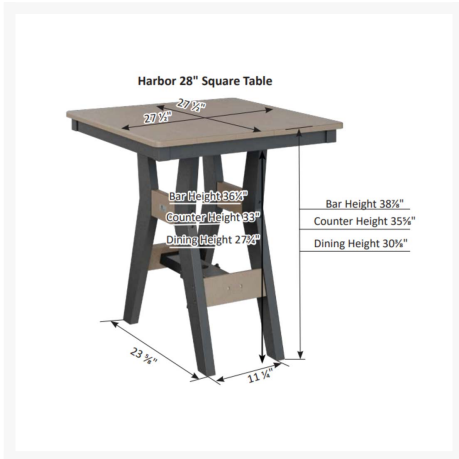

Short Description

Harbor 28" Square Dining Table HST0028D

Description

If you're looking for a low-maintenance, long-lasting patio dining set, the Harbor 28" Square Dining Table (HST0028D) by Berlin Gardens is for you! Harbor's clean, transitional look and versatile frame design give it a unique visual appeal, while sturdy, all-weather construction ensures lasting performance across the seasons. Whether you're looking for a refreshing pop of color, relaxing earth tones or minimalist basics for your next patio upgrade, this outdoor table collection is sure to impress at your next gathering. Constructed with PolyTuf™ Lumber, one of the highest grades of poly lumber on the market, this piece is guaranteed to last. This table can accommodate 2 people.

Includes

- One (1) Harbor 28" Square Dining Table HST0028D

Dimensions

- 28" W x 28" L x 30.375" H (41 lbs.)
- Under Table Clearance: 27.75"