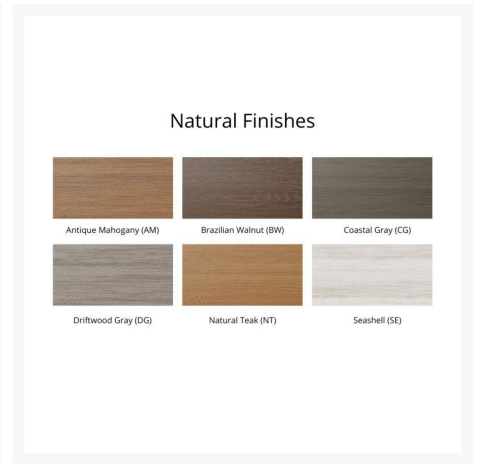

Short Description

Harbor 28" Square Dining Table HST0028D

Description

If you're looking for a low-maintenance, long-lasting patio dining set, the Harbor 28" Square Dining Table (HST0028D) by Berlin Gardens is for you! Harbor's clean, transitional look and versatile frame design give it a unique visual appeal, while sturdy, all-weather construction ensures lasting performance across the seasons. Whether you're looking for a refreshing pop of color, relaxing earth tones or minimalist basics for your next patio upgrade, this outdoor table collection is sure to impress at your next gathering. Constructed with PolyTuf™ Lumber, one of the highest grades of poly lumber on the market, this piece is guaranteed to last. This table can accommodate 2 people.

Includes

- One (1) Harbor 28" Square Dining Table HST0028D

Dimensions

- 28" W x 28" L x 30.375" H (41 lbs.)
- Under Table Clearance: 27.75"