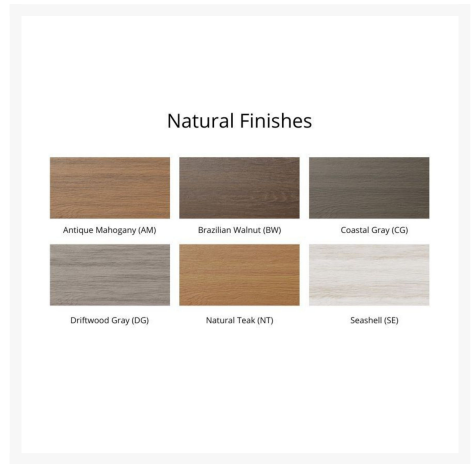

PATIO
PRODUCTIONS

Patio Productions San Diego

2161 Hancock St

San Diego, CA 92110

Phone: 1-888-947-4449

Product Images

Short Description

Bristol Swivel XT Bar Chair BSXTC2049

Description

Offering the perfect blend of style and comfort, the Bristol Swivel XT Bar Chair (BSXTC2049) by Berlin Gardens makes an excellent pick for low-maintenance patio seating. Bristol's curved, contoured back and mid-century modern frame design give it a unique visual appeal, while sturdy, all-weather construction ensures lasting performance across the seasons. Whether you're looking for a refreshing pop of color, relaxing earth tones or minimalist basics for your next patio upgrade, this deck chair collection is sure to impress at your next gathering. Constructed with PolyTuf™ Lumber, one of the highest grades of poly lumber on the market, this piece is guaranteed to last.

Includes

- One (1) Bristol Swivel XT Bar Chair BSXTC2049

Dimensions

- 25.5" W X 24.75" D X 48.75" H (44 lbs.)
- Arm Height: 38.5"
- Seat Height (No Cushion): 30.19"

Features

- PolyTuf™ Lumber is dense, durable and virtually maintenance free
- Unlike natural wood, poly lumber won't crack, fade or rot over time
- Built to withstand a range of climates, including hot sun, snowy winters, and strong coastal winds
- High Density Polyethylene (HDPE) lumber manufactured using 95% recycled plastic
- UV protectant and color infused into the lumber; no painting or waterproofing needed
- BPA free and Amish made in the USA
- Chrome-plated stainless steel fasteners and aluminum support pieces are corrosion resistant
- Frame is easy to clean; simply spray off with a hose
- Assembly required