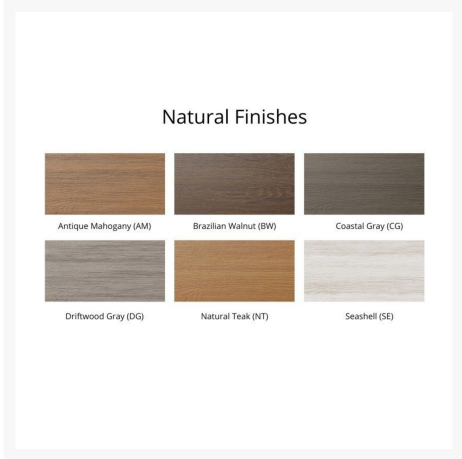

PATIO
PRODUCTIONS

Patio Productions San Diego

2161 Hancock St

San Diego, CA 92110

Phone: 1-888-947-4449

Product Images

Short Description

Bristol Swivel Bar Chair BSBC2045

Description

Offering the perfect blend of style and comfort, the Bristol Swivel Bar Chair (BSBC2045) by Berlin Gardens makes an excellent pick for low-maintenance patio seating. Bristol's curved, contoured back and mid-century modern frame design give it a unique visual appeal, while sturdy, all-weather construction ensures lasting performance across the seasons. Whether you're looking for a refreshing pop of color, relaxing earth tones or minimalist basics for your next patio upgrade, this deck chair collection is sure to impress at your next gathering. Constructed with PolyTuf™ Lumber, one of the highest grades of poly lumber on the market, this piece is guaranteed to last.

Includes

- One (1) Bristol Swivel Bar Chair BSBC2045

Dimensions

- 25.5" W X 24.75" D X 45.25" H (42 lbs.)
- Arm Height: 35"
- Seat Height (No Cushion): 26.69"

Features

- PolyTuf™ Lumber is dense, durable and virtually maintenance free
- Unlike natural wood, poly lumber won't crack, fade or rot over time
- Built to withstand a range of climates, including hot sun, snowy winters, and strong coastal winds
- High Density Polyethylene (HDPE) lumber manufactured using 95% recycled plastic
- UV protectant and color infused into the lumber; no painting or waterproofing needed
- BPA free and Amish made in the USA
- Chrome-plated stainless steel fasteners and aluminum support pieces are corrosion resistant
- Frame is easy to clean; simply spray off with a hose
- Assembly required