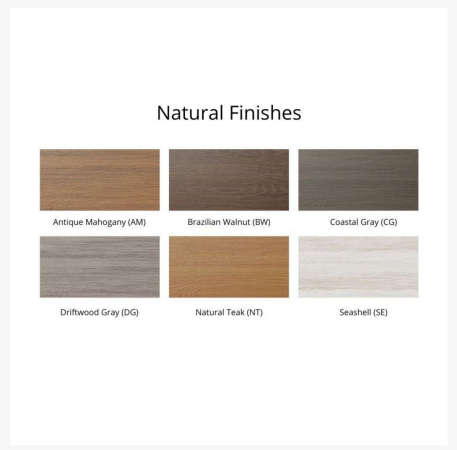

Short Description

Bristol Bar Chair BBC2045

Description

Offering the perfect blend of style and comfort, the Bristol Bar Chair (BBC2045) by Berlin Gardens makes an excellent pick for low-maintenance patio seating. Bristol's curved, contoured back and mid-century modern frame design give it a unique visual appeal, while sturdy, all-weather construction ensures lasting