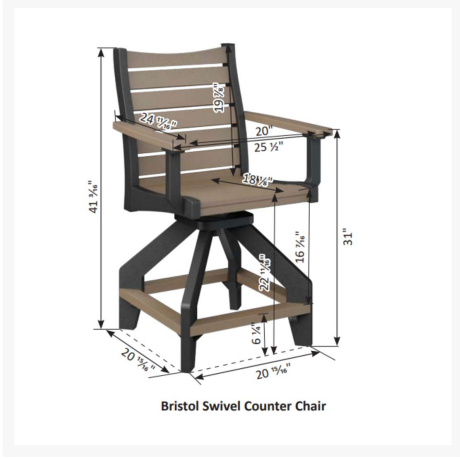

PATIO
PRODUCTIONS

Patio Productions San Diego

2161 Hancock St

San Diego, CA 92110

Phone: 1-888-947-4449

Product Images

Short Description

Bristol Swivel Counter Chair BSCC2041

Description

Offering the perfect blend of style and comfort, the Bristol Swivel Counter Chair (BSCC2041) by Berlin Gardens makes an excellent pick for low-maintenance patio seating. Bristol's curved, contoured back and mid-century modern frame design give it a unique visual appeal, while sturdy, all-weather construction ensures lasting performance across the seasons. Whether you're looking for a refreshing pop of color, relaxing earth tones or minimalist basics for your next patio upgrade, this deck chair collection is sure to impress at your next gathering. Constructed with PolyTuf™ Lumber, one of the highest grades of poly lumber on the market, this piece is guaranteed to last.

Includes

- One (1) Bristol Swivel Counter Chair BSCC2041

Dimensions

- 25.5" W X 24.75" D X 41.25" H (42 lbs.)
- Arm Height: 31"
- Seat Height (No Cushion): 22.69"

Features

- PolyTuf™ Lumber is dense, durable and virtually maintenance free
- Unlike natural wood, poly lumber won't crack, fade or rot over time
- Built to withstand a range of climates, including hot sun, snowy winters, and strong coastal winds
- High Density Polyethylene (HDPE) lumber manufactured using 95% recycled plastic
- UV protectant and color infused into the lumber; no painting or waterproofing needed
- BPA free and Amish made in the USA
- Chrome-plated stainless steel fasteners and aluminum support pieces are corrosion resistant
- Frame is easy to clean; simply spray off with a hose
- Assembly required