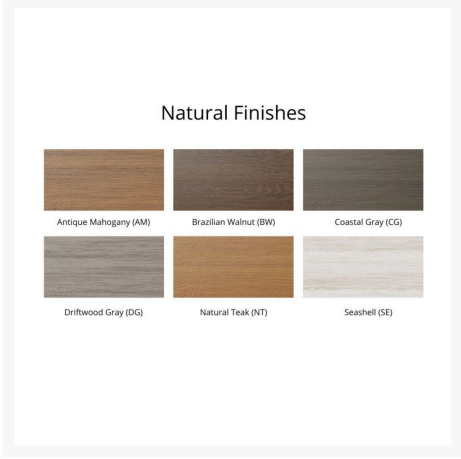

PATIO
PRODUCTIONS

Patio Productions San Diego

2161 Hancock St

San Diego, CA 92110

Phone: 1-888-947-4449

Product Images

Short Description

Bristol Swivel Counter Chair BSCC2041

Description

Offering the perfect blend of style and comfort, the Bristol Swivel Counter Chair (BSCC2041) by Berlin Gardens makes an excellent pick for low-maintenance patio seating. Bristol's curved, contoured back and mid-century modern frame design give it a unique visual appeal, while sturdy, all-weather construction ensures lasting performance across the seasons. Whether you're looking for a refreshing pop of color, relaxing earth tones or minimalist basics for your next patio upgrade, this deck chair collection is sure to impress at your next gathering. Constructed with PolyTuf™ Lumber, one of the highest grades of poly lumber on the market, this piece is guaranteed to last.

Includes

- One (1) Bristol Swivel Counter Chair BSCC2041

Dimensions

- 25.5" W X 24.75" D X 41.25" H (42 lbs.)
- Arm Height: 31"
- Seat Height (No Cushion): 22.69"

Features

- PolyTuf™ Lumber is dense, durable and virtually maintenance free
- Unlike natural wood, poly lumber won't crack, fade or rot over time
- Built to withstand a range of climates, including hot sun, snowy winters, and strong coastal winds
- High Density Polyethylene (HDPE) lumber manufactured using 95% recycled plastic
- UV protectant and color infused into the lumber; no painting or waterproofing needed
- BPA free and Amish made in the USA
- Chrome-plated stainless steel fasteners and aluminum support pieces are corrosion resistant
- Frame is easy to clean; simply spray off with a hose
- Assembly required