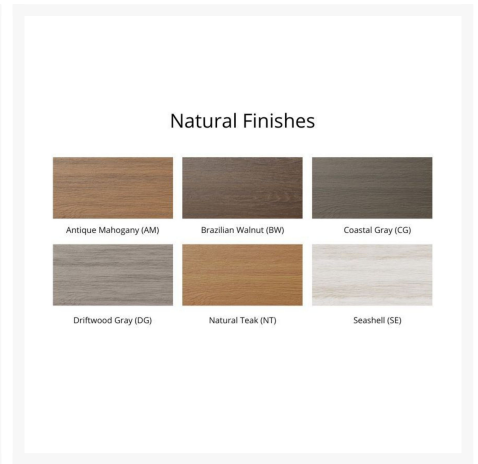

Product Images

Short Description

Comfo Back Single Counter Glider PCCG2400

Description

The Comfo Back Single Counter Glider (PCCG2400) by Berlin Gardens offers that classic Adirondack look with comfort you don't expect. This collection's clean edges, smooth, round backs and gently flared frame design give it a unique visual appeal, while sturdy, all-weather construction ensures lasting performance across the seasons. Whether you're looking for a refreshing pop of color, relaxing earth tones or minimalist basics for your next patio upgrade, this deck chair collection is sure to impress at your next gathering. Constructed with PolyTuf™ Lumber, one of the highest grades of poly lumber on the market, this piece is guaranteed to last.

Includes

- One (1) Comfo Back Single Counter Glider PCCG2400

Dimensions

- 26.5" W X 36.5" D X 52" H (72 lbs.)
- Arm Height: 31.5"

Features

- PolyTuf™ Lumber is dense, durable and virtually maintenance free
- Unlike natural wood, poly lumber won't crack, fade or rot over time
- Built to withstand a range of climates, including hot sun, snowy winters, and strong coastal winds
- High Density Polyethylene (HDPE) lumber manufactured using 95% recycled plastic
- UV protectant and color infused into the lumber; no painting or waterproofing needed
- BPA free and Amish made in the USA
- Chrome-plated stainless steel fasteners and aluminum support pieces are corrosion resistant
- Frame is easy to clean; simply spray off with a hose
- Some assembly required.