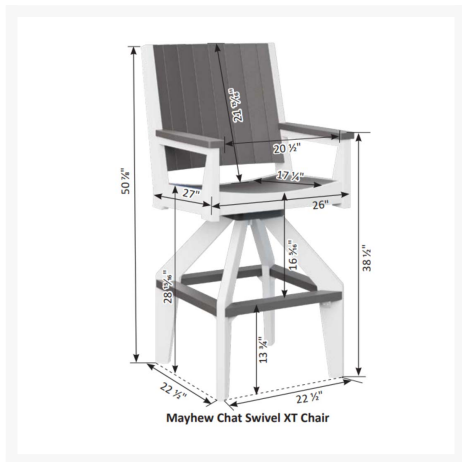

Product Images

Short Description

Mayhew Chat XT Swivel Bar Chair MHCSXT2651

Description

With its timeless appeal and lasting durability, the Mayhew Chat XT Swivel Bar Chair (MHCSXT2651) by Berlin Gardens makes an excellent pick for low-maintenance patio seating. Mayhew's contemporary frame design, clean lines and East Coast charm give it a unique visual appeal, while sturdy, all-weather construction ensures lasting performance across the seasons. Whether you're looking for a refreshing pop of color, relaxing earth tones or minimalist basics for your next patio upgrade, this outdoor furniture collection is sure to impress at your next gathering. Constructed with PolyTuf™ Lumber, one of the highest grades of poly lumber on the market, this piece is guaranteed to last.

Includes

- One (1) Mayhew Chat XT Swivel Chair MHCSXT2651

Dimensions

- 26" W x 27" D x 51" H (58 lbs.)
- Arm Height: 38.5"
- Seat Height (No Cushion): 28.9375"

Features

- PolyTuf™ Lumber is dense, durable and virtually maintenance free
- Unlike natural wood, poly lumber won't crack, fade or rot over time
- Built to withstand a range of climates, including hot sun, snowy winters, and strong coastal winds
- High Density Polyethylene (HDPE) lumber manufactured using 95% recycled plastic
- UV protectant and color infused into the lumber; no painting or waterproofing needed
- BPA free and Amish made in the USA
- Chrome-plated stainless steel fasteners and aluminum support pieces are corrosion resistant
- Frame is easy to clean; simply spray off with a hose
- Some assembly required