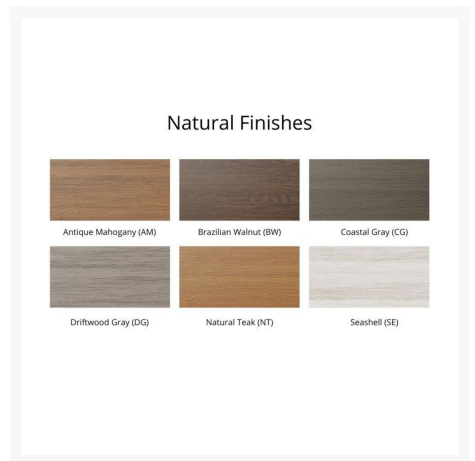

Product Images

Short Description

Mayhew Chat XT Swivel Bar Chair MHCSXT2651

Description

With its timeless appeal and lasting durability, the Mayhew Chat XT Swivel Bar Chair (MHCSXT2651) by Berlin Gardens makes an excellent pick for low-maintenance patio seating. Mayhew's contemporary frame design, clean lines and East Coast charm give it a unique visual appeal, while sturdy, all-weather construction ensures lasting performance across the seasons. Whether you're looking for a refreshing pop of color, relaxing earth tones or minimalist basics for your next patio upgrade, this outdoor furniture collection is sure to impress at your next gathering. Constructed with PolyTuf™ Lumber, one of the highest grades of poly lumber on the market, this piece is guaranteed to last.

Includes

- One (1) Mayhew Chat XT Swivel Chair MHCSXT2651

Dimensions

- 26" W x 27" D x 51" H (58 lbs.)
- Arm Height: 38.5"
- Seat Height (No Cushion): 28.9375"

Features

- PolyTuf™ Lumber is dense, durable and virtually maintenance free
- Unlike natural wood, poly lumber won't crack, fade or rot over time
- Built to withstand a range of climates, including hot sun, snowy winters, and strong coastal winds
- High Density Polyethylene (HDPE) lumber manufactured using 95% recycled plastic
- UV protectant and color infused into the lumber; no painting or waterproofing needed
- BPA free and Amish made in the USA
- Chrome-plated stainless steel fasteners and aluminum support pieces are corrosion resistant
- Frame is easy to clean; simply spray off with a hose
- Some assembly required