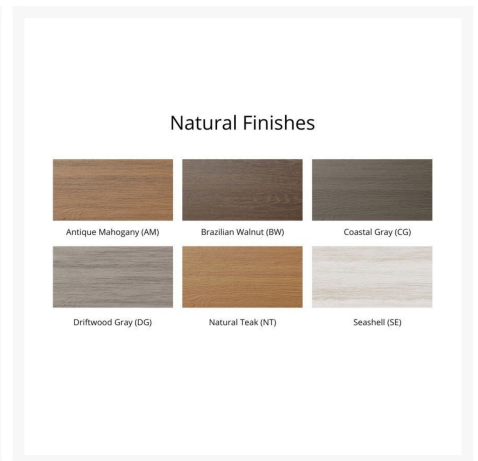

Short Description

Mayhew Chat XT Bar Chair MHCXT2651

Description

With its timeless appeal and lasting durability, the Mayhew Chat XT Bar Chair (MHCXT2651) by Berlin Gardens makes an excellent pick for low-maintenance patio seating. Mayhew's contemporary frame design, clean lines and East Coast charm give it a unique visual appeal, while sturdy, all-weather construction ensures lasting performance across the seasons. Whether you're looking for a refreshing pop of color, relaxing earth tones or minimalist basics for your next patio upgrade, this outdoor furniture collection is sure to impress at your next gathering. Constructed with PolyTuf™ Lumber, one of the highest grades of poly lumber on the market, this piece is guaranteed to last.

Includes

- One (1) Mayhew Chat XT Bar Chair MHCXT2651

Dimensions

- 26" W x 29" D x 51" H (52 lbs.)
- Arm Height: 38.5"
- Seat Height (No Cushion): 28.9375"