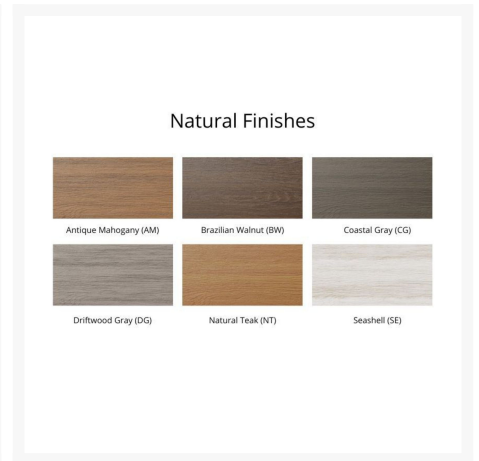

Short Description

Mayhew Chat Swivel Bar Chair MHCSB2647

Description

With its timeless appeal and lasting durability, the Mayhew Chat Swivel Bar Chair (MHCSB2647) by Berlin Gardens makes an excellent pick for low-maintenance patio seating. Mayhew's contemporary frame design, clean lines and East Coast charm give it a unique visual appeal, while sturdy, all-weather construction ensures lasting performance across the seasons. Whether you're looking for a refreshing pop of color, relaxing earth tones or minimalist basics for your next patio upgrade, this outdoor furniture collection is sure to impress at your next gathering. Constructed with PolyTuf™ Lumber, one of the highest grades of poly lumber on the market, this piece is guaranteed to last.

Includes

- One (1) Mayhew Chat Swivel Bar Chair MHCSB2647

Dimensions

- 26" W x 27" D x 47.5" H (56 lbs.)
- Arm Height: 35"
- Seat Height (No Cushion): 25.4375"