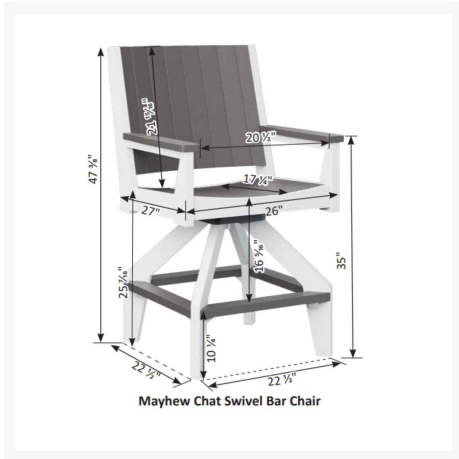

PATIO
PRODUCTIONS

Patio Productions San Diego

2161 Hancock St

San Diego, CA 92110

Phone: 1-888-947-4449

Product Images

Short Description

Mayhew Chat Swivel Bar Chair MHCSB2647

Description

With its timeless appeal and lasting durability, the Mayhew Chat Swivel Bar Chair (MHCSB2647) by Berlin Gardens makes an excellent pick for low-maintenance patio seating. Mayhew's contemporary frame design, clean lines and East Coast charm give it a unique visual appeal, while sturdy, all-weather construction ensures lasting performance across the seasons. Whether you're looking for a refreshing pop of color, relaxing earth tones or minimalist basics for your next patio upgrade, this outdoor furniture collection is sure to impress at your next gathering. Constructed with PolyTuf™ Lumber, one of the highest grades of poly lumber on the market, this piece is guaranteed to last.

Includes

- One (1) Mayhew Chat Swivel Bar Chair MHCSB2647

Dimensions

- 26" W x 27" D x 47.5" H (56 lbs.)
- Arm Height: 35"
- Seat Height (No Cushion): 25.4375"

Features

- PolyTuf™ Lumber is dense, durable and virtually maintenance free
- Unlike natural wood, poly lumber won't crack, fade or rot over time
- Built to withstand a range of climates, including hot sun, snowy winters, and strong coastal winds
- High Density Polyethylene (HDPE) lumber manufactured using 95% recycled plastic
- UV protectant and color infused into the lumber; no painting or waterproofing needed
- BPA free and Amish made in the USA
- Chrome-plated stainless steel fasteners and aluminum support pieces are corrosion resistant
- Frame is easy to clean; simply spray off with a hose
- No assembly required