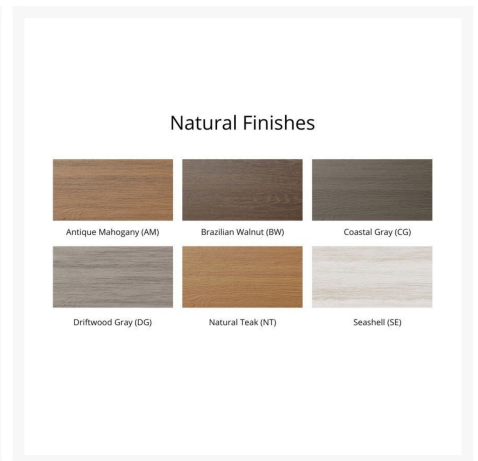

Product Images

Short Description

Mayhew Chat Bar Chair MHCBC2647

Description

With its timeless appeal and lasting durability, the Mayhew Chat Bar Chair (MHCBC2647) by Berlin Gardens makes an excellent pick for low-maintenance patio seating. Mayhew's contemporary frame design, clean lines and East Coast charm give it a unique visual appeal, while sturdy, all-weather construction ensures lasting performance across the seasons. Whether you're looking for a refreshing pop of color, relaxing earth tones or minimalist basics for your next patio upgrade, this outdoor furniture collection is sure to impress at your next gathering. Constructed with PolyTuf™ Lumber, one of the highest grades of poly lumber on the market, this piece is guaranteed to last.

Includes

- One (1) Mayhew Chat Bar Chair MHCBC2647

Dimensions

- 26" W x 29" D x 47.5" H (52 lbs.)
- Arm Height: 35"
- Seat Height (No Cushion): 25.4375"

Features

- PolyTuf™ Lumber is dense, durable and virtually maintenance free
- Unlike natural wood, poly lumber won't crack, fade or rot over time
- Built to withstand a range of climates, including hot sun, snowy winters, and strong coastal winds
- High Density Polyethylene (HDPE) lumber manufactured using 95% recycled plastic
- UV protectant and color infused into the lumber; no painting or waterproofing needed
- BPA free and Amish made in the USA
- Chrome-plated stainless steel fasteners and aluminum support pieces are corrosion resistant
- Frame is easy to clean; simply spray off with a hose
- Some assembly required